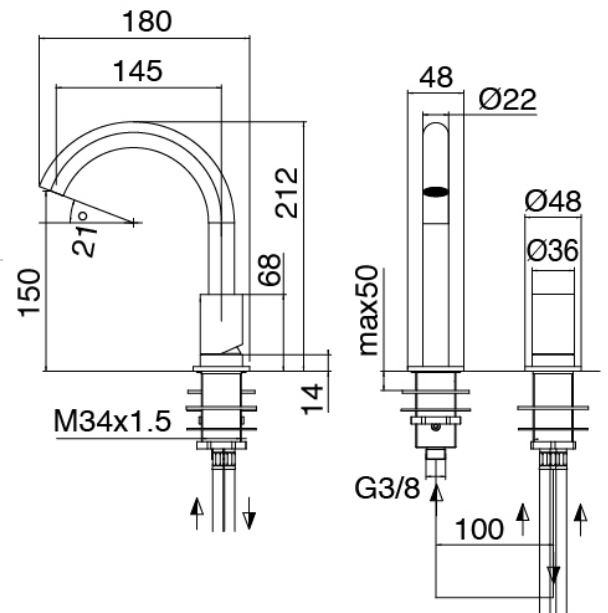

image not found or type unknown http://zazzeri.tesa.com.net/us/wp-content/uploads/2017/04/b3daf2_357a447007

Modern - Washbasin mixer on top

Codice kit: 3305 MLX-030

Single lever washbasin mixer with revolving spout

Componenti

Single-lever mixer

Cod: 33051108A02

Single lever washbasin mixer without plug - L145 x
H150 mm

Handle

Cod: 3305MA01A00

HANDLE MA01 Handle for washbasin/bidet mixer

Finiture disponibili: