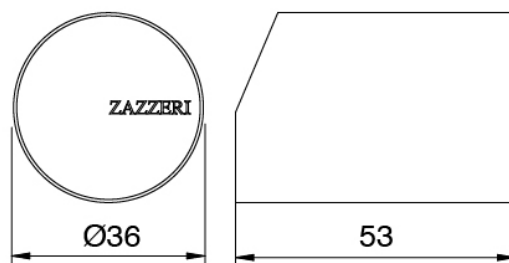

Componenti

Single-lever mixer

Cod: 33051108A02

Single lever washbasin mixer without plug - L145 x
H150 mm

Handle

Cod: 3305MA01A00

HANDLE MA01 Handle for washbasin/bidet mixer

Finiture disponibili: