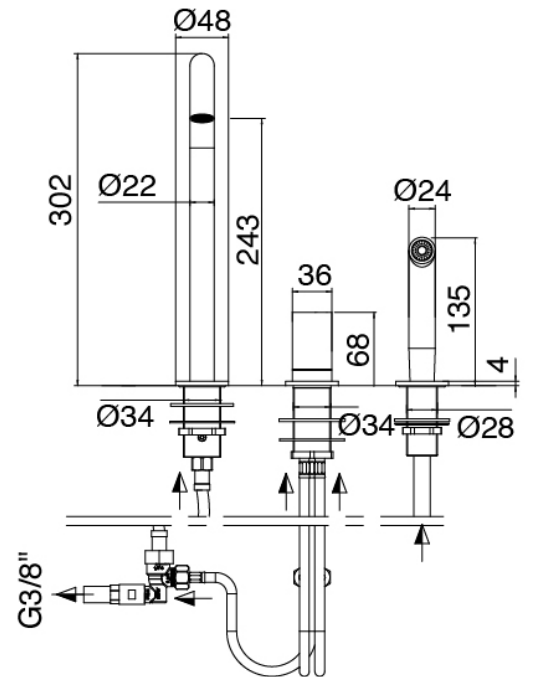

Modern - Single lever sink mixer

Codice kit: 3305 MLX-170

Single lever sink mixer with removable hand shower

Componenti

Single lever sink mixer with hand shower

Cod: 33051101A03

Single lever sink mixer with revolving spout and removable hand shower

Handle

Cod: 3305MA01A00

HANDLE MA01 Handle for washbasin/bidet mixer

Finiture disponibili:

finiture speciali su richiesta salvo quantitativi minimi di ordine garantiti

brush steel

ASAS

antracite