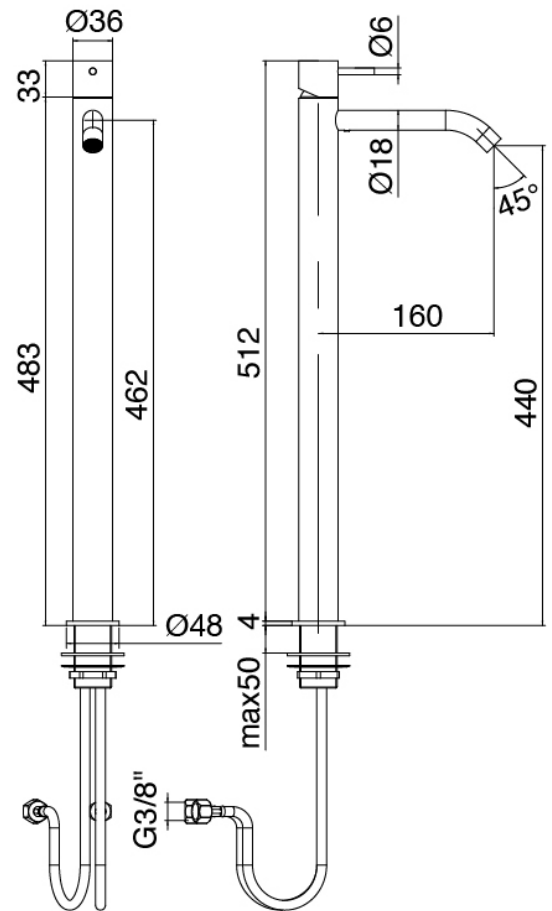

Modern - Washbasin mixer

Codice kit: 3300 MLX-020

Single lever washbasin mixer without plug

Componenti

Single-lever mixer

Cod: 33001099A00

Single lever washbasin mixer without plug - 160 x
H440 mm

Finiture disponibili: