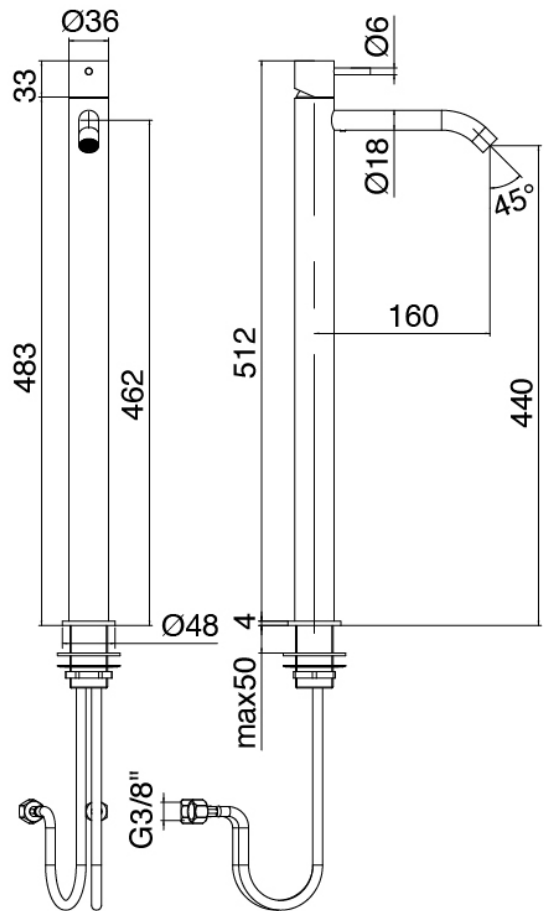

Modern - Washbasin mixer

Codice kit: 3300 MLX-020

Single lever washbasin mixer without plug

Componenti

Single-lever mixer

Cod: 33001099A00

Single lever washbasin mixer without plug - 160 x
H440 mm

Finiture disponibili: