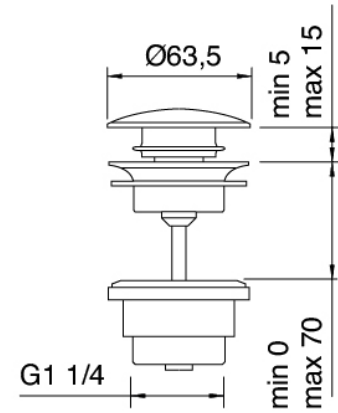

Modern - Washbasin mixer

Codice kit: 4400 MLX-030
Washbasin mixer with plug

Componenti

Single-lever mixer

Cod: 44001096A00
Single lever washbasin mixer

Pressure-controlled drain

Cod: 2900K302A00
Pressure control drain