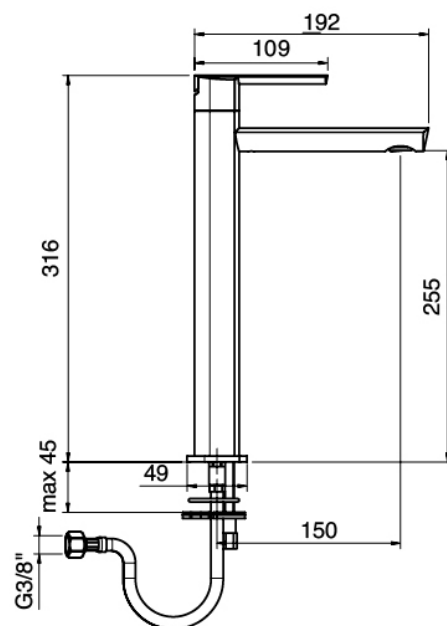

Modern - Washbasin mixer

Codice kit: 4400 MLX-030
Washbasin mixer with plug

Componenti

Single-lever mixer

Cod: 44001096A00
Single lever washbasin mixer

Pressure-controlled drain

Cod: 2900K302A00
Pressure control drain