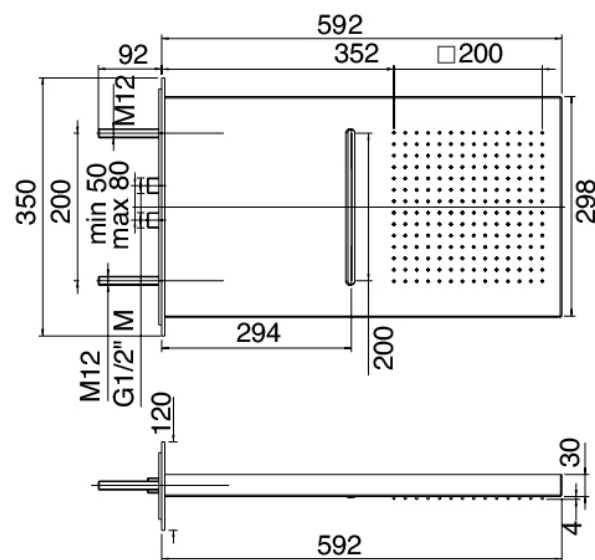

Diverter tap

Cod: 1100Y407AA0

In-line concealed valves - external parts

Shower head

Cod: 11000420A00

Showerhead complete with waterfall

Finiture disponibili:

finiture speciali su richiesta salvo quantitativi minimi di ordine garantiti

cromo

CRCR

acciaio spazzolato

ASAS