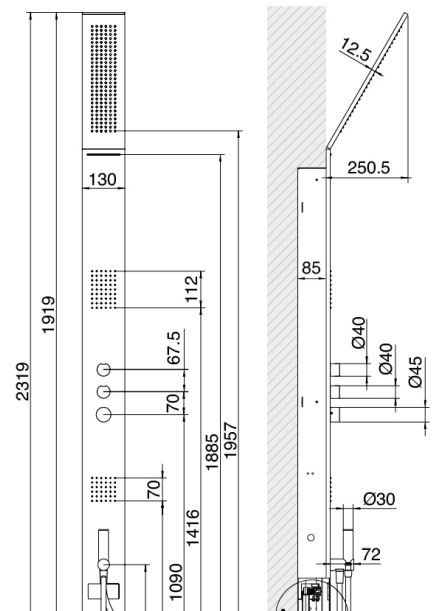

## Obliqua - Built-in multifunctional shower column (with Flyfall<sup>®</sup>)

Codice kit: 1500 CDS-040

Multifunctional shower column (with Flyfall<sup>®</sup>) with thermostatic built-in mixer, inclined shower head – 4 exits

## Componenti

### Equipped shower column

Cod: 15000611A00

Complete shower column with sloping showerhead -

### Untreated finish part

---

Cod: 1500B608A00

Complete shower column - Canceled part