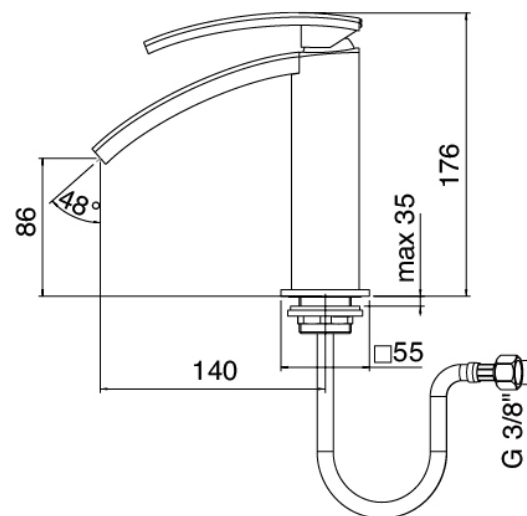

### Componenti

---

### Single-lever mixer

---

Cod: 39011100A00  
Single lever washbasin mixer