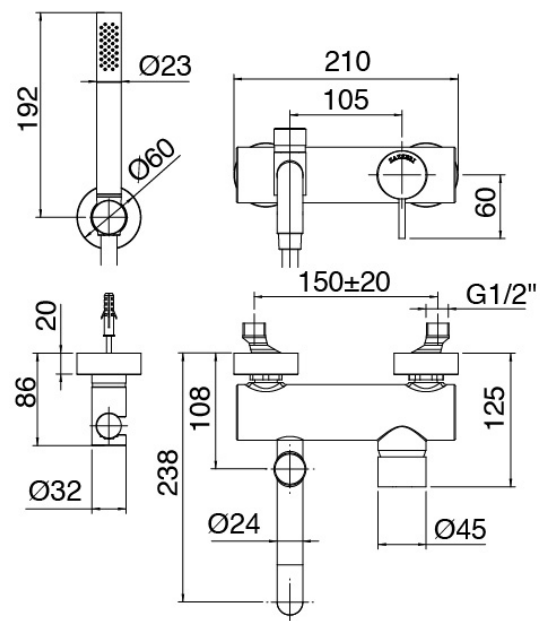

Modern - Wall-mounted bathtub set

Codice kit: 6907 EVP-100

Mixer set with hand shower and spout

Componenti

Mixer set with spout

Cod: 69071400A00

Single lever bathtub mixer

Finiture disponibili: