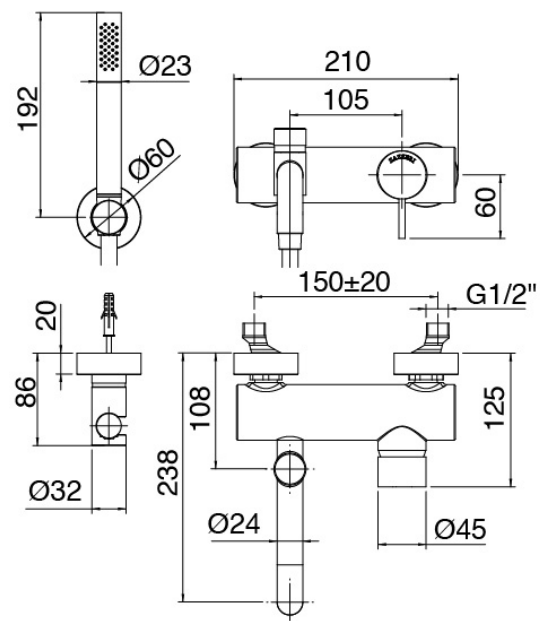

### Modern - Wall-mounted bathtub set

Codice kit: 6907 EVP-100

Mixer set with hand shower and spout

### Mixer set with spout

Cod: 69071400A00

Single lever bathtub mixer