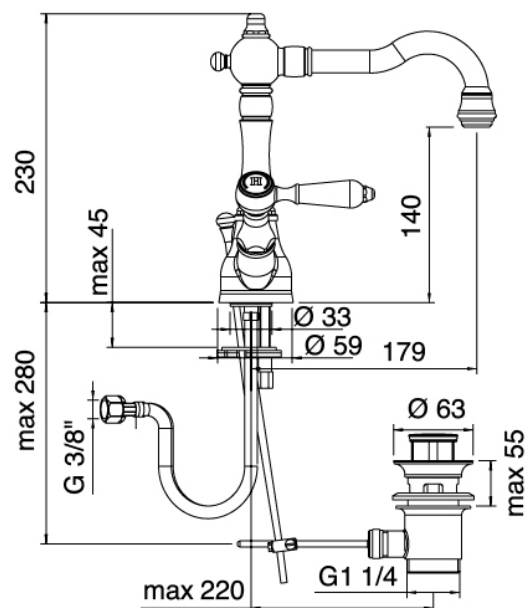

Classic - Traditional washbasin tap

Codice kit: 5502 RLX-020

Traditional single-hole washbasin with revolving spout with drain

Componenti

Single-hole mixer

Cod: 55023102A00

Washbasin set w/revolv. spout

Finiture disponibili: