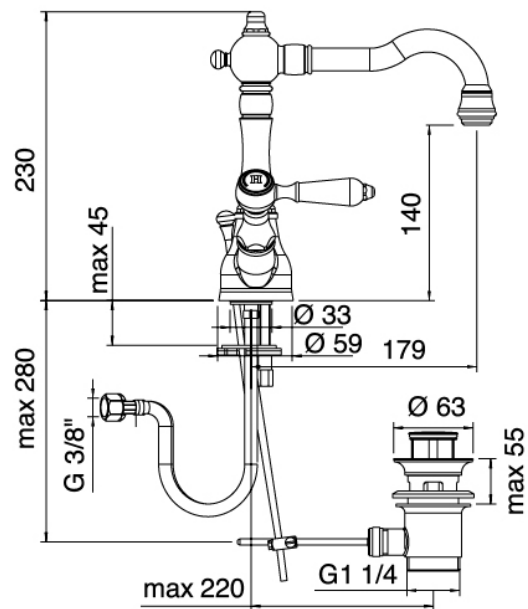

Classic - Traditional washbasin tap

Codice kit: 5502 RLX-020

Traditional single-hole washbasin with revolving spout with drain

Componenti

Single-hole mixer

Cod: 55023102A00

Washbasin set w/revolv. spout

Finiture disponibili: