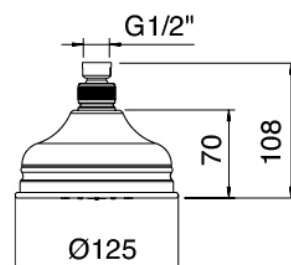

Classic - Shower arm with shower head and hand shower

Codice kit: 2900 DDI-090

Shower arm with shower head, hand shower and built-in mixer – 2 exits

Componenti

Wall-mounted arm

Cod: 5500BR01A00

Shower head arm, complete

Stand alone hand shower

Cod: 55000413A00

Shower set

Single-lever mixer

Cod: 2900B401A00

Concealed shower mixer with diverter - external part

Concealed part

Cod: 2900A401A00

Concealed shower mixer with diverter - concealed part

Shower head

Cod: 2900SO08A00

Anti-limescale shower outlet D.125mm

Finiture disponibili:

finiture speciali su richiesta salvo quantitativi minimi di ordine garantiti