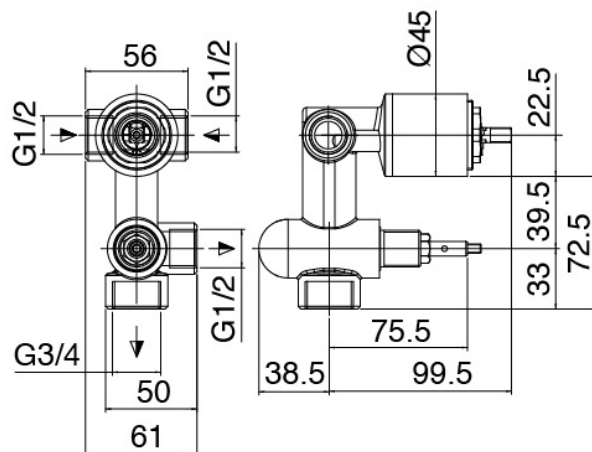

Classic - Shower arm with shower head and hand shower

Codice kit: 2900 DDI-090

Shower arm with shower head, hand shower and built-in mixer – 2 exits

Componenti

Wall-mounted arm

Cod: 5500BR01A00

Shower head arm, complete

Stand alone hand shower

Cod: 55000413A00

Shower set

Single-lever mixer

Cod: 2900B401A00

Concealed shower mixer with diverter - external part

Concealed part

Cod: 2900A401A00

Concealed shower mixer with diverter - concealed part

Shower head

Cod: 2900SO08A00

Anti-limescale shower outlet D.125mm

Finiture disponibili:

finiture speciali su richiesta salvo quantitativi minimi di ordine garantiti