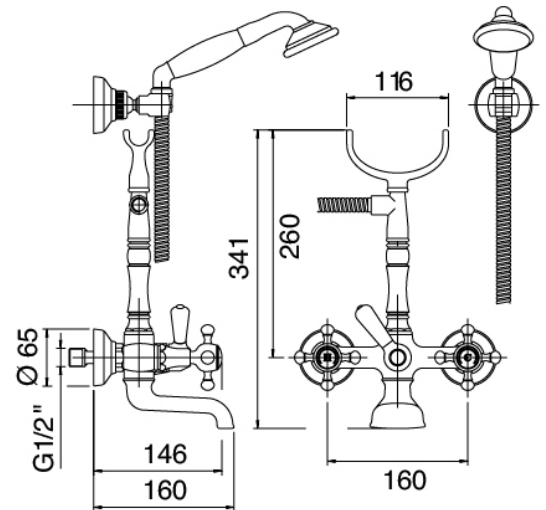

image not found or type unknown http://zazzeri.tesa.com.net/us/wp-content/uploads/2017/04/b3daf2_357a447007

Classic - Wall-mounted bathtub set

Codice kit: 5501 GVP-060

Traditional wall-mounted bathtub set – 2 exits

Componenti

Tap set with spout

Cod: 55010401A00

Wall mtd bathtub set with connection for wall hand shower

Finiture disponibili:

finiture speciali su richiesta salvo quantitativi minimi di ordine garantiti

cromo