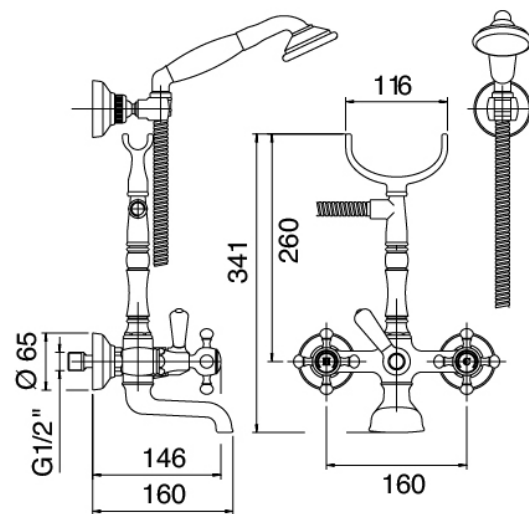

image not found or type unknown http://zazzeri.itesa.com.net/us/wp-content/uploads/2017/04/b3daf2_357a447007

Classic - Wall-mounted bathtub set

Codice kit: 5501 GVP-060

Traditional wall-mounted bathtub set – 2 exits

Componenti

Tap set with spout

Cod: 55010401A00

Wall mtd bathtub set with connection for wall hand shower

Finiture disponibili:

finiture speciali su richiesta salvo quantitativi minimi di ordine garantiti

cromo