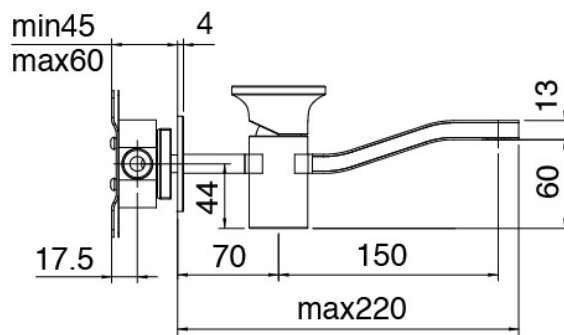

image not found or type unknown http://zazzeri.tesa.com.net/us/wp-content/uploads/2017/04/b3daf2_357a447007

Modern - Built-in washbasin set

Codice kit: 2700 MLI-050

Built-in washbasin set

Componenti

Concealed part

Cod: 2700B114A00

Built-in washbasin set - external part

Single-lever mixer

Cod: 2700A114A00

Built-in washbasin set - 220 mm - External part

Disk handle

Cod: 2700PA03A00

Disk handle for built-in washbasin set (Art. 2700 A114)