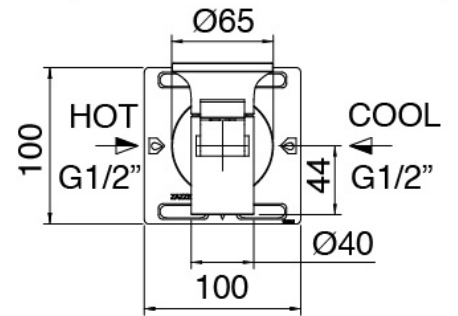

Cod: 2700B114A00

Built-in washbasin set - external part

Single-lever mixer

Cod: 2700A114A00

Built-in washbasin set - 220 mm - External part

Disk handle

Cod: 2700PA03A00

Disk handle for built-in washbasin set (Art. 2700 A114)