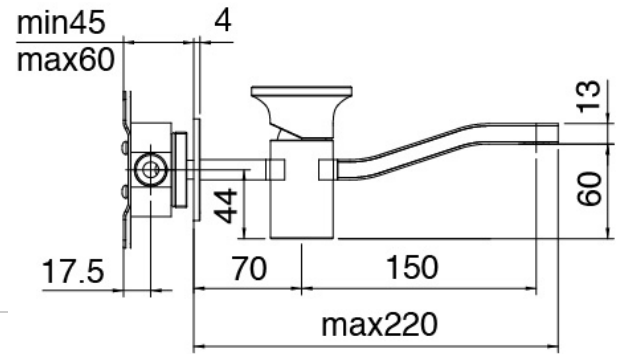

Cod: 2700B114A00

Built-in washbasin set - external part

Single-lever mixer

Cod: 2700A114A00

Built-in washbasin set - 220 mm - External part

Disk handle

Cod: 2700PA03A00

Disk handle for built-in washbasin set (Art. 2700 A114)