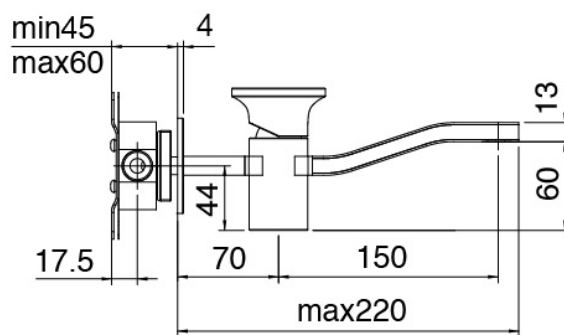

image not found or type unknown http://zazzeri.tesa.com.net/us/wp-content/uploads/2017/04/b3daf2_357a447007

Modern - Built-in washbasin set

Codice kit: 2700 MLI-050

Built-in washbasin set

Componenti

Concealed part

Cod: 2700B114A00

Built-in washbasin set - external part

Single-lever mixer

Cod: 2700A114A00

Built-in washbasin set - 220 mm - External part

Disk handle

Cod: 2700PA03A00

Disk handle for built-in washbasin set (Art. 2700 A114)