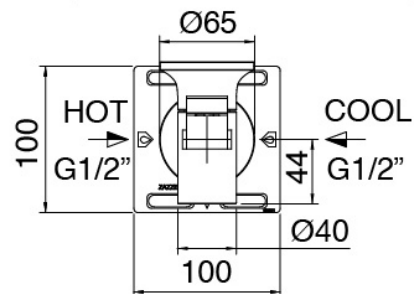

image not found or type unknown http://zazzeri.tesa.com.net/us/wp-content/uploads/2017/04/b3daf2_357a447007

Modern - Built-in washbasin set

Codice kit: 2700 MLI-050

Built-in washbasin set

Componenti

Concealed part

Cod: 2700B114A00

Built-in washbasin set - external part

Single-lever mixer

Cod: 2700A114A00

Built-in washbasin set - 220 mm - External part

Disk handle

Cod: 2700PA03A00

Disk handle for built-in washbasin set (Art. 2700 A114)