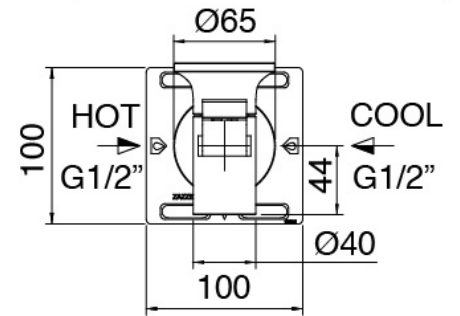

#### Concealed part

Cod: 2700B114A00

Built-in washbasin set - external part

### Single-lever mixer

Cod: 2700A114A00

Built-in washbasin set - 220 mm - External part