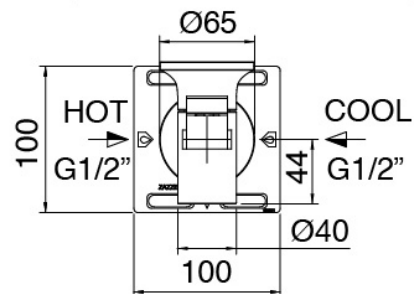

image not found or type unknown <http://zazzeri.tesa.com.net/us/wp-content/uploads/2017/04/b3daf2_357a447007>

Modern - Built-in washbasin set

Codice kit: 2700 MLI-050

Built-in washbasin set

Componenti

Concealed part

Cod: 2700B114A00

Built-in washbasin set - external part