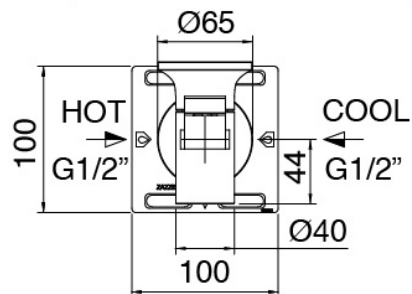

image not found or type unknown http://zazzeri.tesa.com.net/us/wp-content/uploads/2017/04/b3daf2_357a447007

Modern - Built-in washbasin set

Codice kit: 2700 MLI-050

Built-in washbasin set

Componenti

Concealed part

Cod: 2700B114A00

Built-in washbasin set - external part

Single-lever mixer

Cod: 2700A114A00

Built-in washbasin set - 220 mm - External part

Disk handle

Cod: 2700PA03A00

Disk handle for built-in washbasin set (Art. 2700 A114)