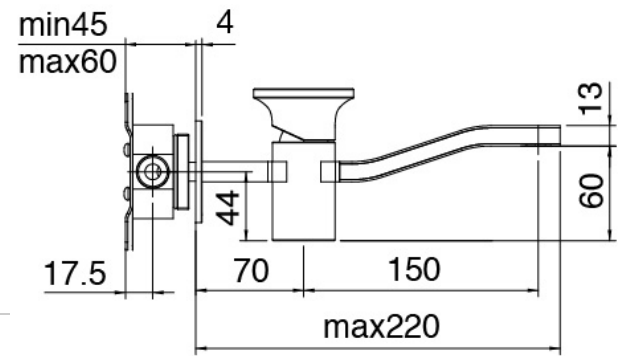

Cod: 2700B114A00

Built-in washbasin set - external part

Single-lever mixer

Cod: 2700A114A00

Built-in washbasin set - 220 mm - External part

Disk handle

Cod: 2700PA03A00

Disk handle for built-in washbasin set (Art. 2700 A114)