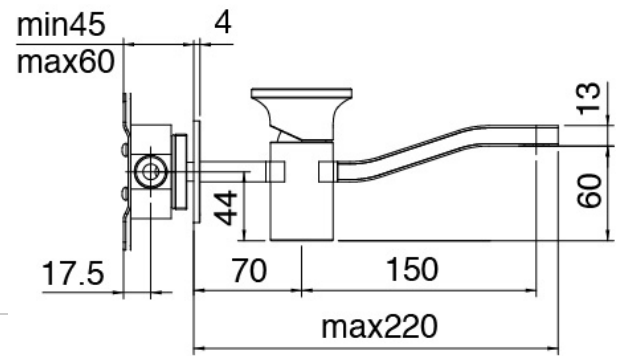

#### Concealed part

Cod: 2700B114A00

Built-in washbasin set - external part

### Single-lever mixer

Cod: 2700A114A00

Built-in washbasin set - 220 mm - External part