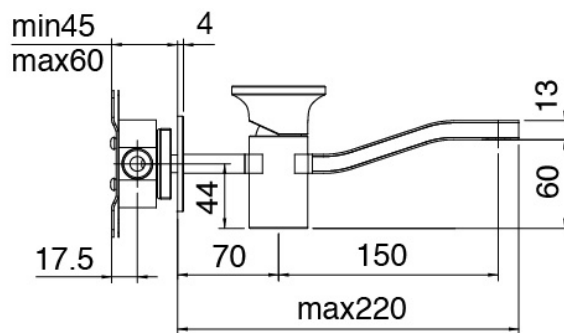

### Single-lever mixer

Cod: 2700A114A00

Built-in washbasin set - 220 mm - External part