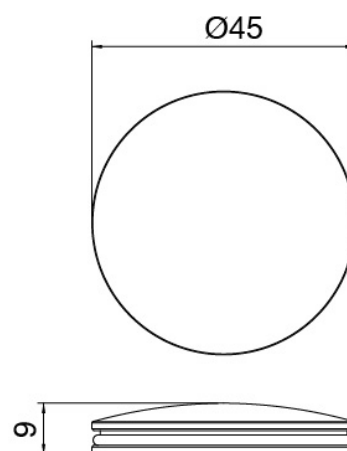

Disk handle

Cod: 2700PA01A00

Disk handle washbasin/bidet

Finiture disponibili:

---

finiture speciali su richiesta salvo quantitativi minimi di ordine garantiti

brush steel

ASAS