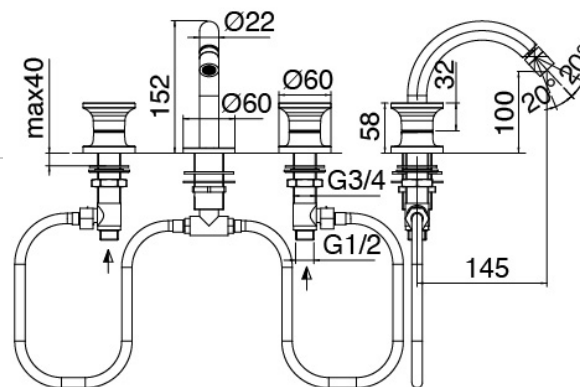

### Modern - Traditional tap bidet

Codice kit: 2701 BBX-070

Traditional tap bidet 3 hole revolving spout without plug

#### Tap set

Cod: 27010204A00

Bidet set with revolving spout - 145 x h100mm

### Disk handle

---

Cod: 2700PA01A00

Disk handle washbasin/bidet