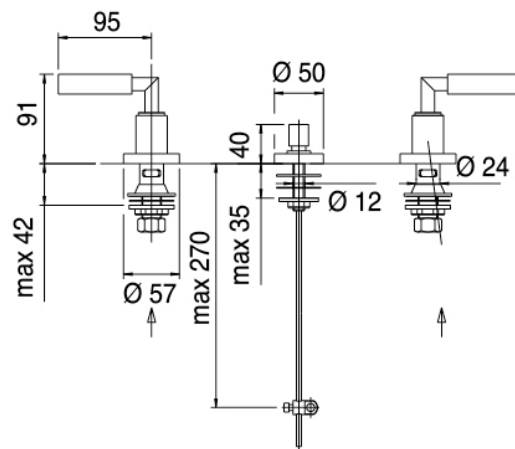

## Modern - Traditional tap bidet

Codice kit: 4702 BBX-050

Traditional tap waterjet bidet with drain

### Tap set

Cod: 47020201A00

Bidet set