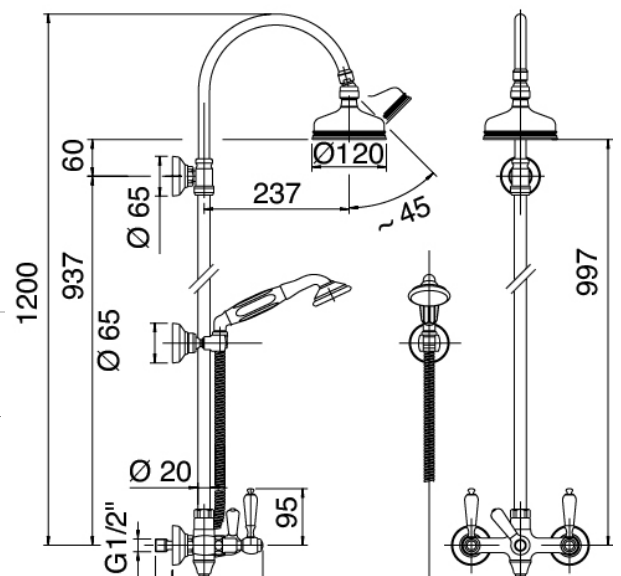

Classic - External shower set

Codice kit: 2003 SDP-130

Traditional external shower with pole – 2 exits

Componenti

Tap set with spout

Cod: 2003N610A00

Wall mtd shower set w/flexible pipe and hand shower

Shower head

Cod: 2900SO01A00

Shower outlet

Finiture disponibili:

finiture speciali su richiesta salvo quantitativi minimi di ordine garantiti

cromo

CRCR

brunito

BRBR