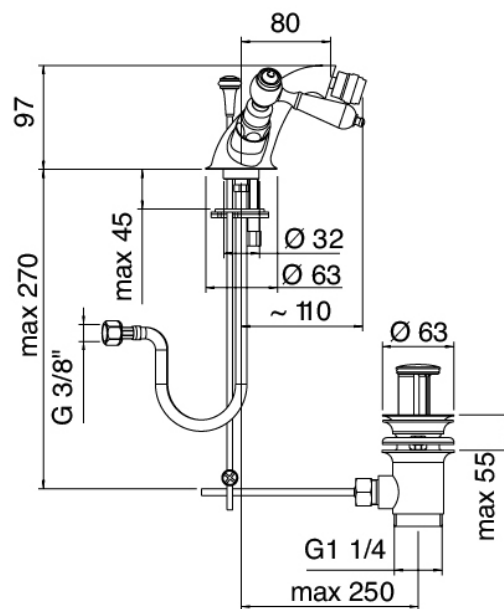

### Classic - Traditional tap bidet

Codice kit: 2003 RBX-070

One-hole traditional bidet tap with drain

### Single-hole mixer

Cod: 20032200A00

Bidet set