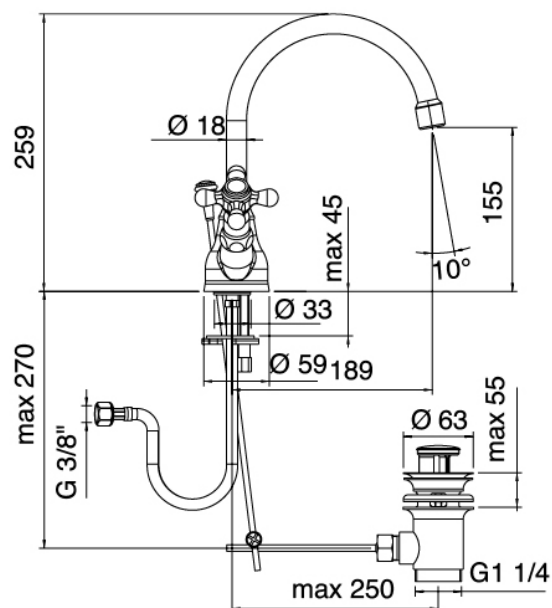

Classic - Traditional washbasin tap

Codice kit: 2002 RLX-040

Traditional single-hole washbasin with revolving spout with drain

Componenti

Single-hole mixer

Cod: 20023102A00

Single-hole washbasin set w/revolving round spout