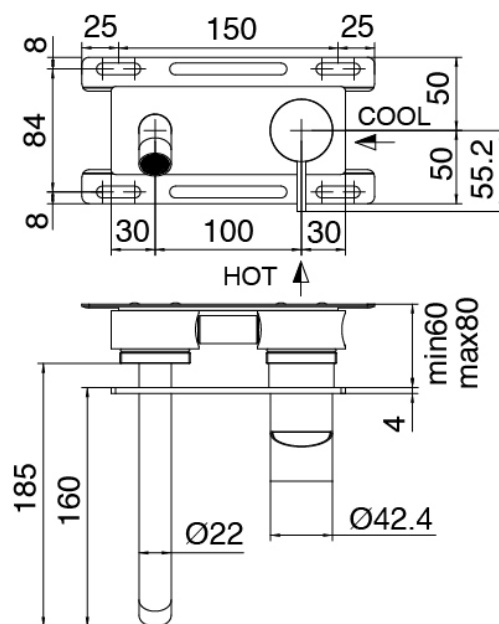

image not found or type unknown http://zazzeri.tesa.com.net/en/wp-content/uploads/2017/04/b3daf2_357a447007

Modern - Built-in washbasin set

Codice kit: 3300 MLI-040

Built-in washbasin set

Componenti

Concealed part

Cod: 3300B113A00

Built-in washbasin set - external part

Single-lever mixer

Cod: 3300A113A00

Built-in washbasin set - external part

Finiture disponibili:

finiture speciali su richiesta salvo quantitativi minimi di ordine garantiti