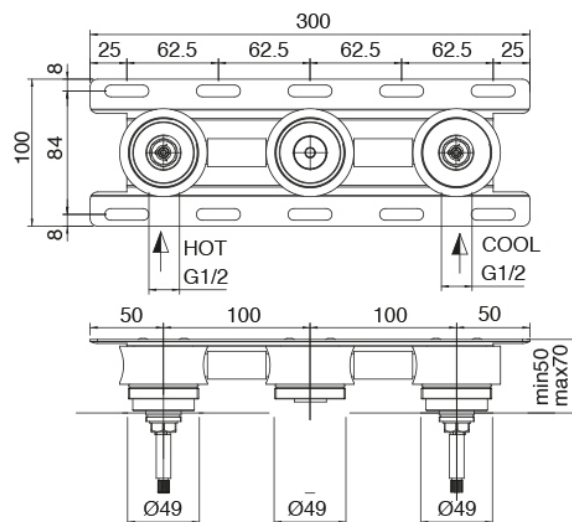

Modern - Traditional built-in washbasin tap

Codice kit: 3301 BLI-030

Traditional built-in washbasin tap without plug – Central spout

Componenti

Concealed part

Cod: 3301B114A00

Built-in washbasin set - Central spout -concealed part

Tap set

Cod: 3301A114A00

Built-in washbasin set - external part - Spout 160mm

Finiture disponibili:

finiture speciali su richiesta salvo quantitativi minimi di ordine garantiti

brush steel

ASAS