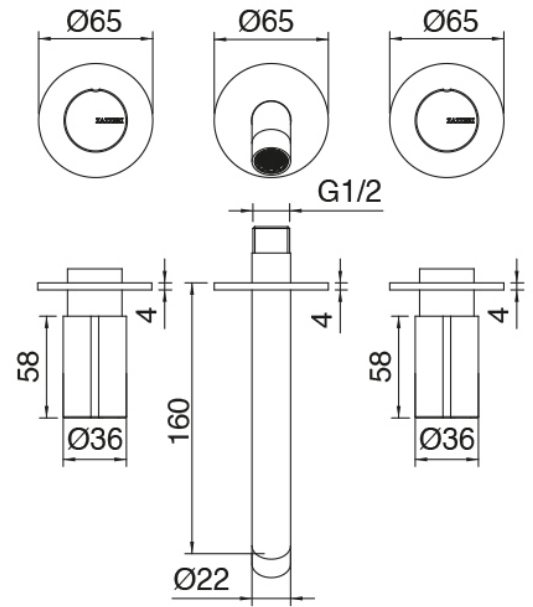

Modern - Traditional built-in washbasin tap

Codice kit: 3301 BLI-030

Traditional built-in washbasin tap without plug – Central spout

Componenti

Concealed part

Cod: 3301B114A00

Built-in washbasin set - Central spout -concealed part

Tap set

Cod: 3301A114A00

Built-in washbasin set - external part - Spout 160mm

Finiture disponibili:

finiture speciali su richiesta salvo quantitativi minimi di ordine garantiti

brush steel

ASAS