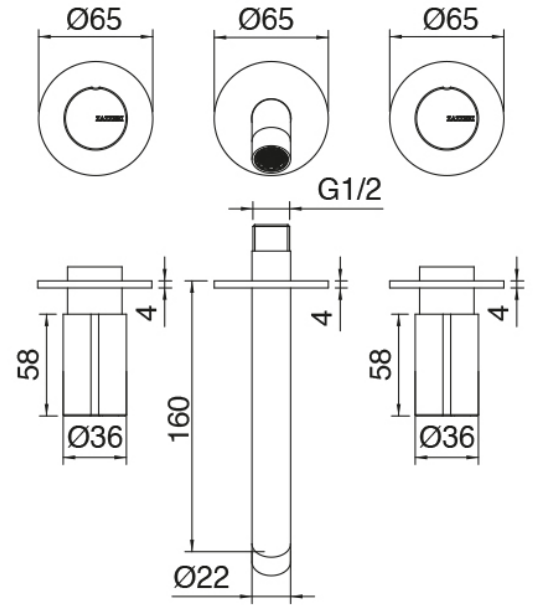

Modern - Traditional built-in washbasin tap

Codice kit: 3301 BLI-030

Traditional built-in washbasin tap without plug – Central spout

Componenti

Concealed part

Cod: 3301B114A00

Built-in washbasin set - Central spout -concealed part

Tap set

Cod: 3301A114A00

Built-in washbasin set - external part - Spout 160mm

Finiture disponibili:

finiture speciali su richiesta salvo quantitativi minimi di ordine garantiti

brush steel

ASAS