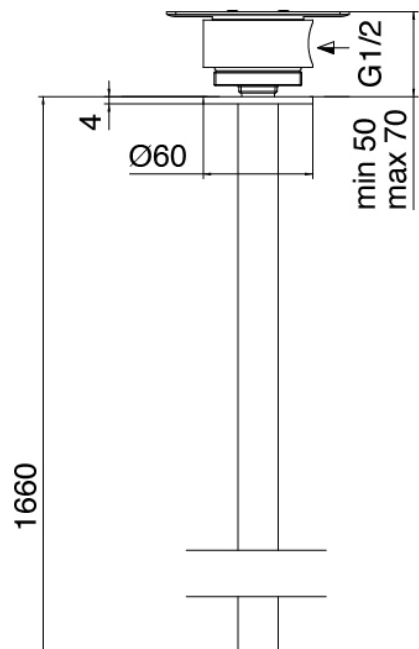

Componenti

Concealed part

Cod: 3300B110A00

Ceiling-mounted - concealed part