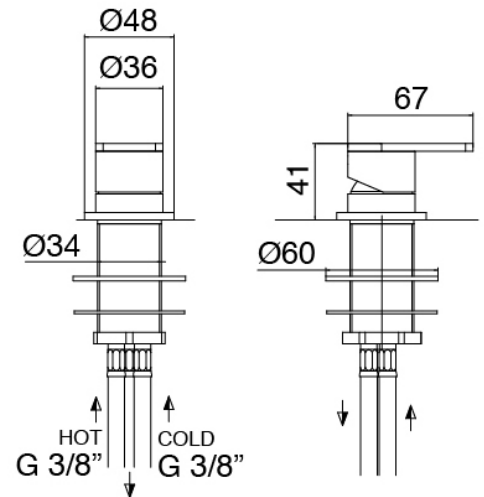

### Single-lever mixer

Cod: 3305M108A00

Surface single lever mixer - Ø36mm