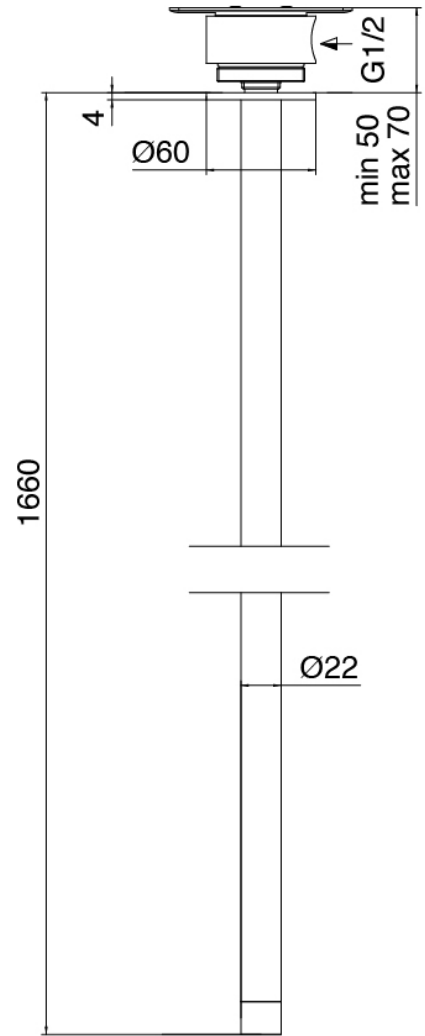

### Concealed part

Cod: 3300B110A00

Ceiling-mounted - concealed part

### Single-lever mixer

Cod: 3305M108A00

Surface single lever mixer - Ø36mm