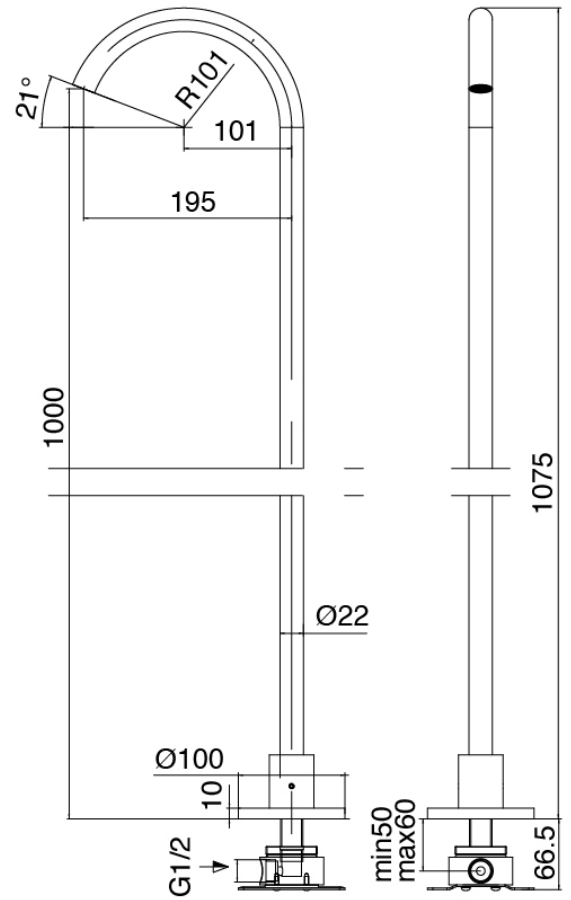

### Modern - Washbasin mixer on top

Codice kit: 3305 GLT-070

Washbasin mixer on top with column-mounted washbasin spout

### Concealed part

Cod: 3300B099A00

Column-mounted - Built-in part

### Column-mounted washbasin spout

Cod: 3300T099A00

Column-mounted washbasin spout

### Single-lever mixer

Cod: 3305M108A00

Surface single lever mixer - Ø36mm