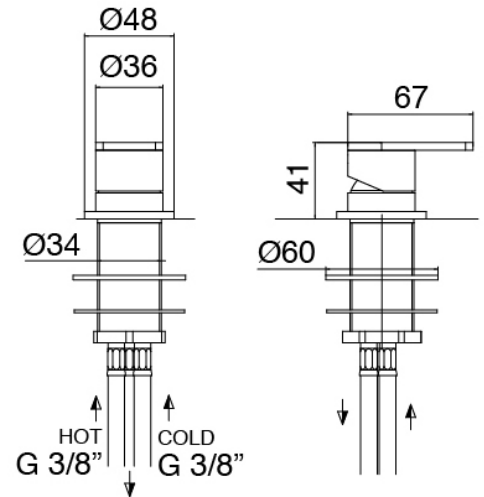

### Single-lever mixer

Cod: 3305M108A00

Surface single lever mixer - Ø36mm