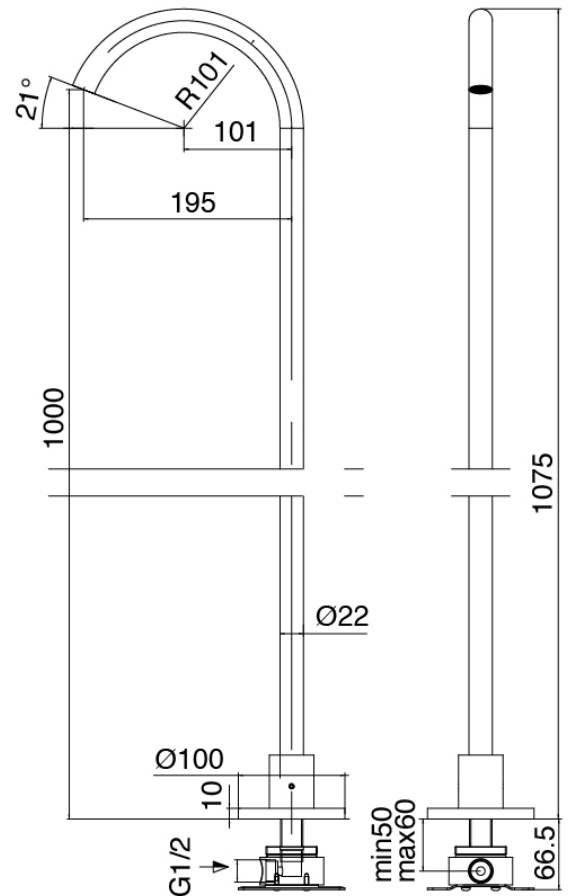

### Modern - Washbasin mixer on top

Codice kit: 3305 GLT-070

Washbasin mixer on top with column-mounted washbasin spout

### Concealed part

Cod: 3300B099A00

Column-mounted - Built-in part

### Column-mounted washbasin spout

Cod: 3300T099A00

Column-mounted washbasin spout

### Single-lever mixer

Cod: 3305M108A00

Surface single lever mixer - Ø36mm