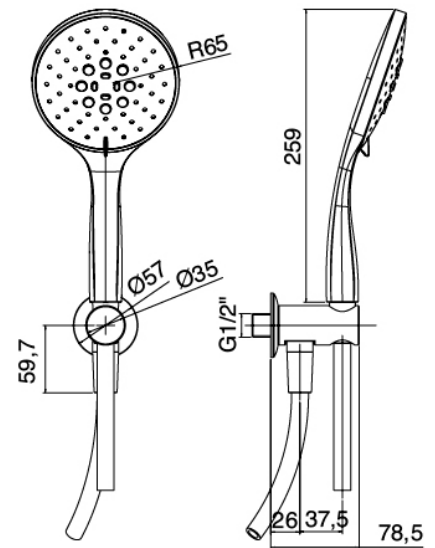

### Wall-mounted arm

Cod: 4600BR03A00

Ceiling-mounted shower head 100mm

### Stand alone hand shower

Cod: 46000414A03

Antilimescale multipurpose handshower Diam.  
130mm ECO AIR set with water outlet

### Single-lever mixer

Cod: 46001401A00

Concealed shower mixer with diverter - Complete

## Shower head

---

Cod: 4600SO02A00

Antimescale shower head ABS Diam. 200mm ECO

AIR