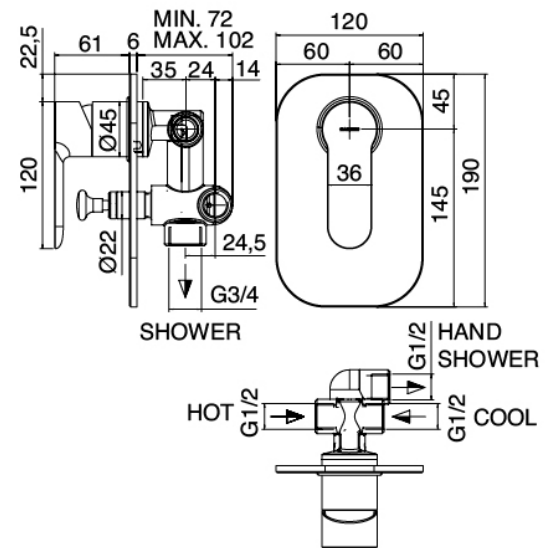

### Wall-mounted arm

Cod: 4600BR03A00

Ceiling-mounted shower head 100mm

### Stand alone hand shower

Cod: 46000414A03

Antilimescale multipurpose handshower Diam.  
130mm ECO AIR set with water outlet

### Single-lever mixer

Cod: 46001401A00

Concealed shower mixer with diverter - Complete

## Shower head

---

Cod: 4600SO02A00

Antimescale shower head ABS Diam. 200mm ECO

AIR