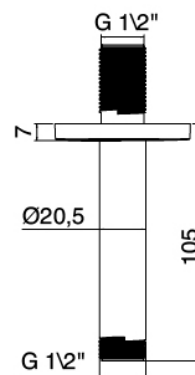

## Modern - Shower arm with shower head and hand shower

Codice kit: 4600 DDI-070

Shower arm with shower head, hand shower and built-in mixer – 2 exits

### Wall-mounted arm

Cod: 4600BR03A00

Ceiling-mounted shower head 100mm

## Shower head

---

Cod: 4600SO02A00

Antimescale shower head ABS Diam. 200mm ECO

AIR