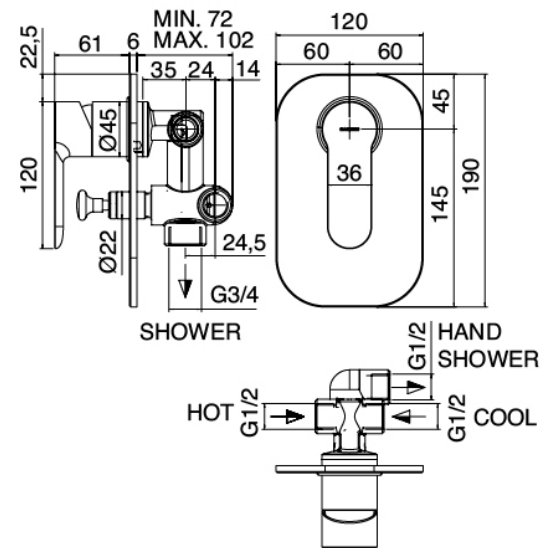

### Wall-mounted arm

Cod: 4600BR03A00

Ceiling-mounted shower head 100mm

### Stand alone hand shower

Cod: 46000414A03

Antilimescale multipurpose handshower Diam. 130mm ECO AIR set with water outlet

### Single-lever mixer

Cod: 46001401A00

Concealed shower mixer with diverter - Complete

## Shower head

---

Cod: 4600SO02A00

Antimescale shower head ABS Diam. 200mm ECO

AIR