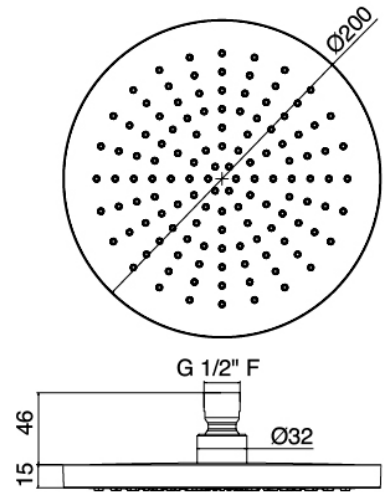

### Single-lever mixer

Cod: 46001401A00

Concealed shower mixer with diverter - Complete

## Shower head

---

Cod: 4600SO02A00

Antimescale shower head ABS Diam. 200mm ECO

AIR