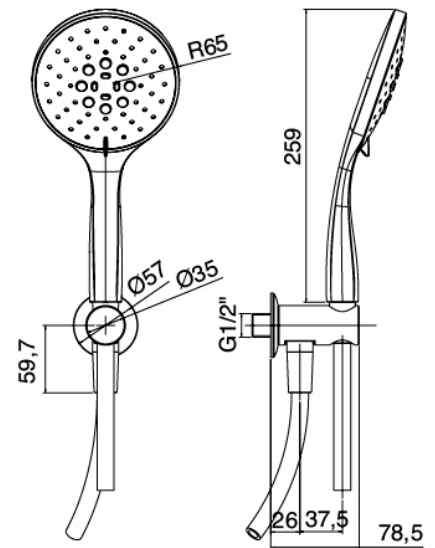

### Wall-mounted arm

Cod: 4600BR03A00

Ceiling-mounted shower head 100mm

### Stand alone hand shower

Cod: 46000414A03

Antilimescale multipurpose handshower Diam. 130mm ECO AIR set with water outlet

### Single-lever mixer

Cod: 46001401A00

Concealed shower mixer with diverter - Complete

## Shower head

---

Cod: 4600SO02A00

Antimescale shower head ABS Diam. 200mm ECO

AIR