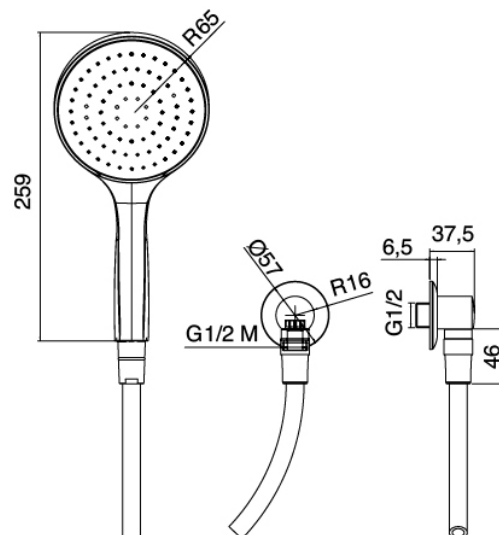

Modern - Sliding bar with hand shower

Codice kit: 4600 ADI-050

Sliding bar with hand shower and built-in mixer – 1 exit

Componenti

Sliding bar

Cod: 4600A414A00

Sliding bar

Hand shower

Cod: 4600Q417A02

Antilimescale handshower Diam. 130mm ECO AIR set with water outlet

Single-lever mixer

Cod: 46001402A00

Concealed shower mixer - Complete

Finiture disponibili:

finiture speciali su richiesta salvo quantitativi minimi di ordine garantiti