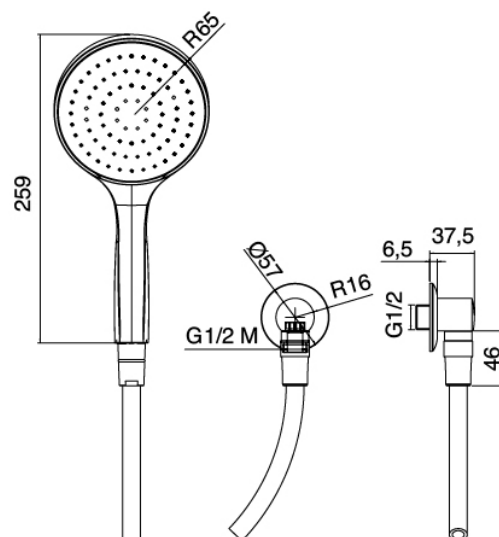

image not found or type unknown http://zazzeri.tesa.com.net/en/wp-content/uploads/2017/04/b3daf2_357a447007

Modern - Sliding bar with hand shower

Codice kit: 4600 ADI-050

Sliding bar with hand shower and built-in mixer – 1 exit

Componenti

Sliding bar

Cod: 4600A414A00

Sliding bar

Hand shower

Cod: 4600Q417A02

Antilimescale handshower Diam. 130mm ECO AIR set with water outlet

Single-lever mixer

Cod: 46001402A00

Concealed shower mixer - Complete

Finiture disponibili:

finiture speciali su richiesta salvo quantitativi minimi di ordine garantiti

cromo

CRCR