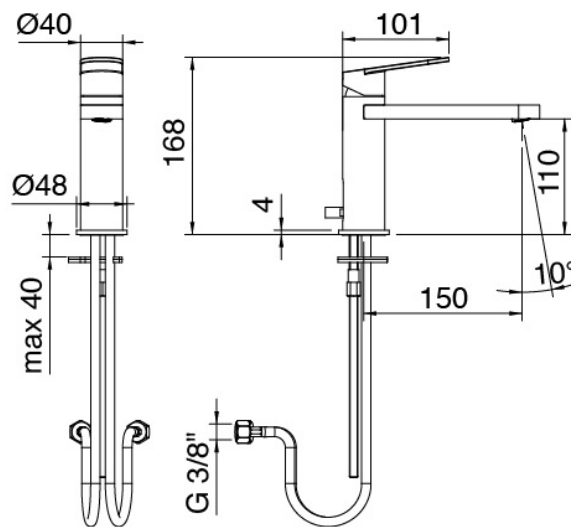

### Modern - Washbasin mixer

Codice kit: 3101 MLX-020

Single lever washbasin mixer without plug

### Single-lever mixer

Cod: 31011104A00

Single lever washbasin mixer without plug L 120 x  
H105 mm

### Extension

Cod: 3100PL02A00

Extensions for single lever washbasin mixer 160 mm

### Pressure-controlled drain

Cod: 2900K302A00

Pressure control drain