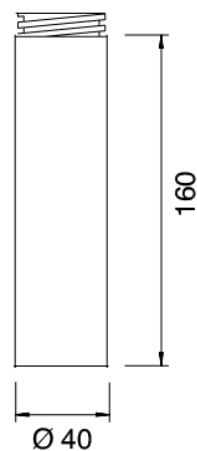

### Single-lever mixer

Cod: 31011104A00

Single lever washbasin mixer without plug L 120 x  
H105 mm

### Extension

Cod: 3100PL02A00

Extensions for single lever washbasin mixer 160 mm