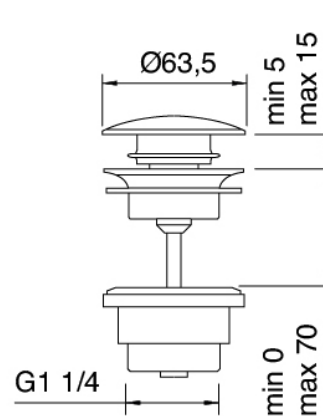

### Single-lever mixer

Cod: 31011104A00

Single lever washbasin mixer without plug L 120 x  
H105 mm

### Extension

Cod: 3100PL02A00

Extensions for single lever washbasin mixer 160 mm

### Pressure-controlled drain

Cod: 2900K302A00

Pressure control drain