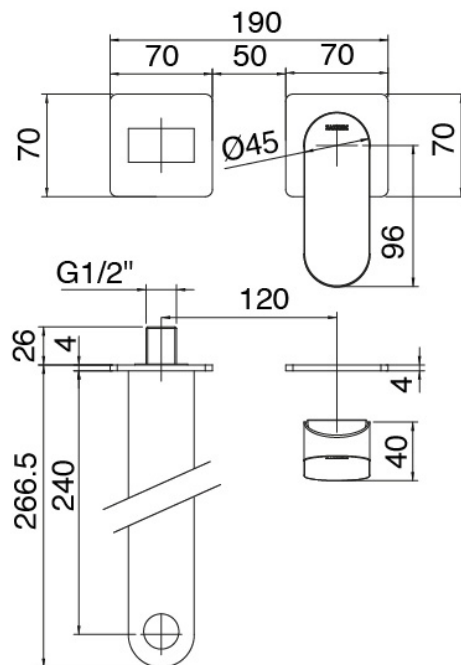

### Single-lever mixer

Cod: 3101A113AL0

Built-in washbasin set - Spout 245 mm - external part

### Concealed part

Cod: 2900B113A00

Built-in washbasin set - concealed part