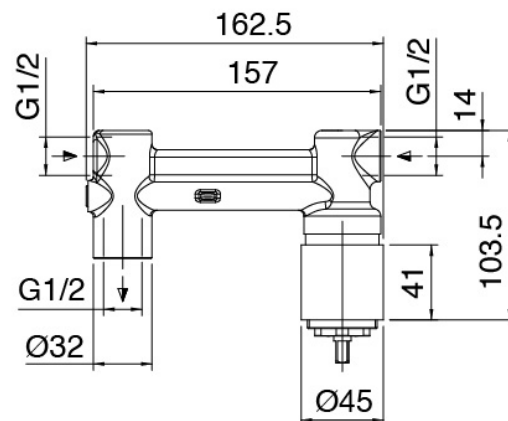

### Single-lever mixer

Cod: 3101A113AL0

Built-in washbasin set - Spout 245 mm - external part

### Concealed part

Cod: 2900B113A00

Built-in washbasin set - concealed part