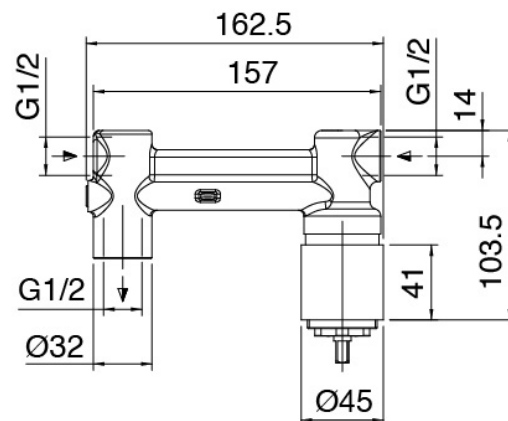

Modern - Built-in washbasin set

Codice kit: 3101 MLI-040

Built-in washbasin set

Componenti

Single-lever mixer

Cod: 3101A113AL0

Built-in washbasin set - Spout 245 mm - external part

Concealed part

Cod: 2900B113A00

Built-in washbasin set - concealed part

Finiture disponibili:

finiture speciali su richiesta salvo quantitativi minimi di ordine garantiti

chrome finish

CRCR

brushed steel

NFNF