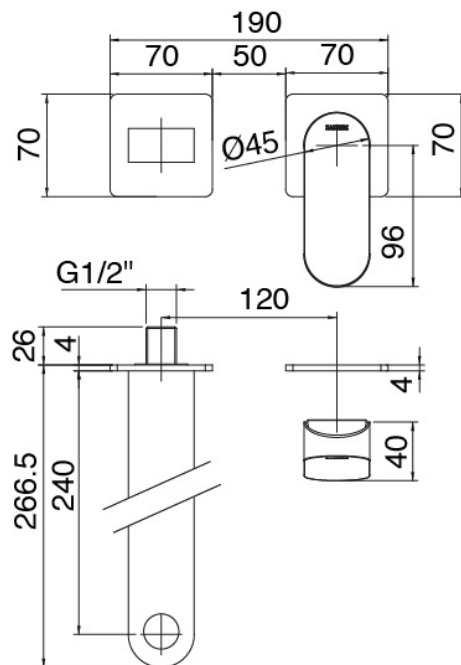

Modern - Built-in washbasin set

Codice kit: 3101 MLI-040

Built-in washbasin set

Componenti

Single-lever mixer

Cod: 3101A113AL0

Built-in washbasin set - Spout 245 mm - external part

Concealed part

Cod: 2900B113A00

Built-in washbasin set - concealed part

Finiture disponibili:

finiture speciali su richiesta salvo quantitativi minimi di ordine garantiti

chrome finish

CRCR

brushed steel

NFNF