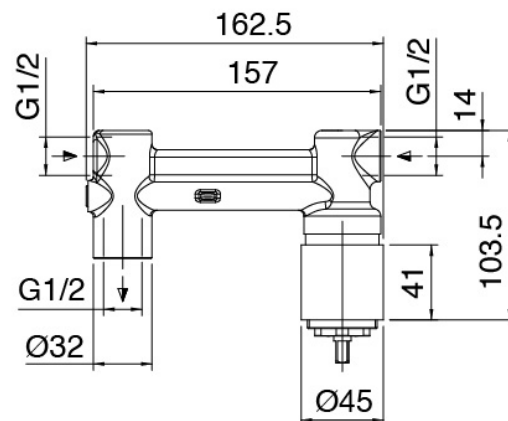

### Single-lever mixer

Cod: 3101A113A00

Built-in washbasin set - Spout 185 mm - external part

### Concealed part

Cod: 2900B113A00

Built-in washbasin set - concealed part