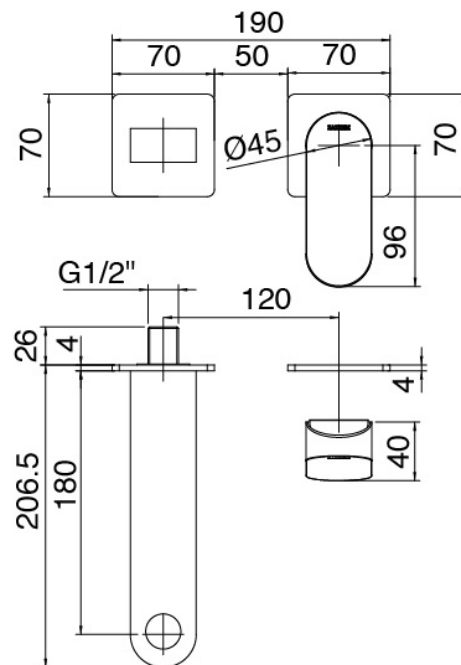

Modern - Built-in washbasin set

Codice kit: 3101 MLI-030

Built-in washbasin set

Componenti

Single-lever mixer

Cod: 3101A113A00

Built-in washbasin set - Spout 185 mm - external part

Concealed part

Cod: 2900B113A00

Built-in washbasin set - concealed part

Finiture disponibili:

finiture speciali su richiesta salvo quantitativi minimi di ordine garantiti

chrome finish

CRCR

brushed steel

NFNF