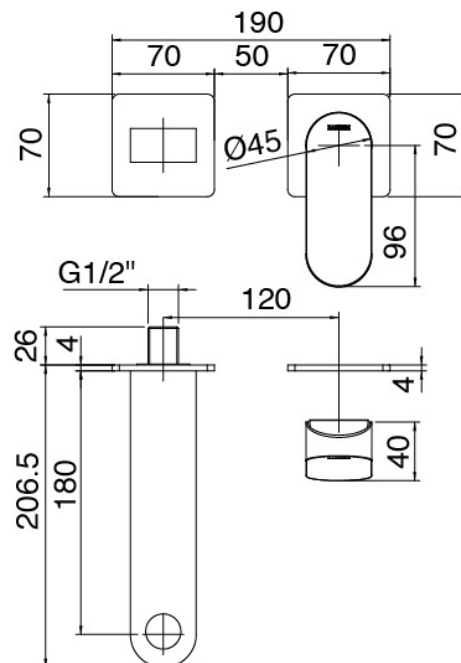

### Single-lever mixer

Cod: 3101A113A00

Built-in washbasin set - Spout 185 mm - external part

### Concealed part

Cod: 2900B113A00

Built-in washbasin set - concealed part