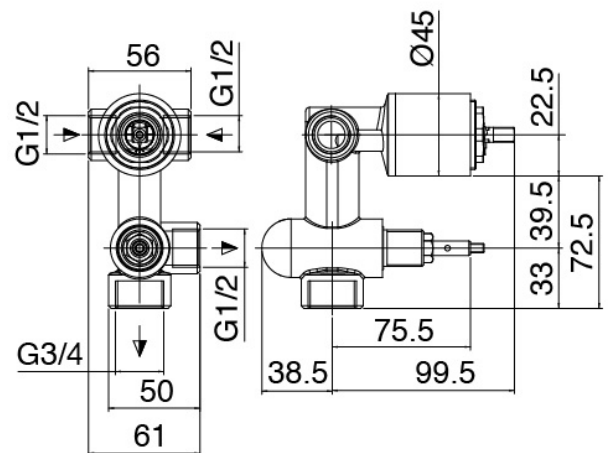

Componenti

Wall-mounted arm

Cod: 3100BR01A00

Showerhead

Shower head

Cod: 2900SO07A00

Antilimescale showerhead - D.220 mm - Inspectable

Stand alone hand shower

Cod: 31000413A00

Handshower set with water outlet and round plate

Single-lever mixer

Cod: 3101A401A00

Concealed shower mixer with diverter - external part

Concealed part

Cod: 2900A401A00

Concealed shower mixer with diverter - concealed part