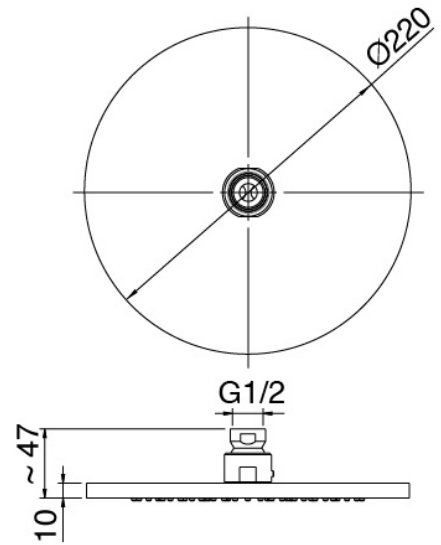

image not found or type unknown http://zazzeri.tesa.com.net/en/wp-content/uploads/2017/04/b3daf2_357a447007

Modern - Shower arm with shower head and hand shower

Codice kit: 3101 DDI-080

Shower arm with shower head, hand shower and built-in mixer – 2 exits

Componenti

Wall-mounted arm

Cod: 3100BR01A00

Showerhead

Shower head

Cod: 2900SO07A00

Antilimescale showerhead - D.220 mm - Inspectable

Stand alone hand shower

Cod: 31000413A00

Handshower set with water outlet and round plate

Single-lever mixer

Cod: 3101A401A00

Concealed shower mixer with diverter - external part

Concealed part

Cod: 2900A401A00

Concealed shower mixer with diverter - concealed part