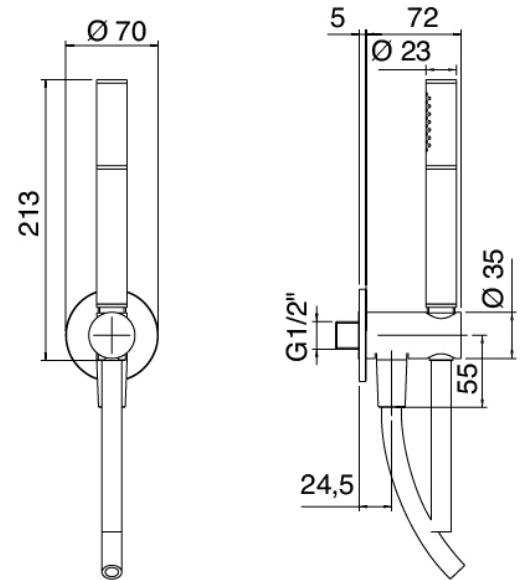

image not found or type unknown http://zazzeri.tesa.com.net/en/wp-content/uploads/2017/04/b3daf2_357a447007

Modern - Shower arm with shower head and hand shower

Codice kit: 3101 DDI-080

Shower arm with shower head, hand shower and built-in mixer – 2 exits

Componenti

Wall-mounted arm

Cod: 3100BR01A00

Showerhead

Shower head

Cod: 2900SO07A00

Antilimescale showerhead - D.220 mm - Inspectable

Stand alone hand shower

Cod: 31000413A00

Handshower set with water outlet and round plate

Single-lever mixer

Cod: 3101A401A00

Concealed shower mixer with diverter - external part

Concealed part

Cod: 2900A401A00

Concealed shower mixer with diverter - concealed part