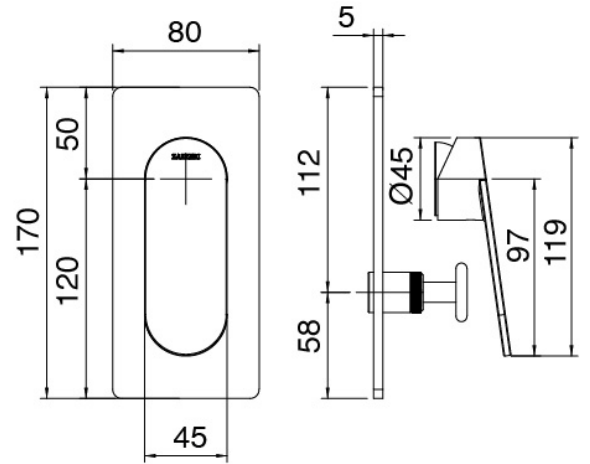

Componenti

Wall-mounted arm

Cod: 3100BR01A00

Showerhead

Shower head

Cod: 2900SO07A00

Antilimescale showerhead - D.220 mm - Inspectable

Stand alone hand shower

Cod: 31000413A00

Handshower set with water outlet and round plate

Single-lever mixer

Cod: 3101A401A00

Concealed shower mixer with diverter - external part

Concealed part

Cod: 2900A401A00

Concealed shower mixer with diverter - concealed part