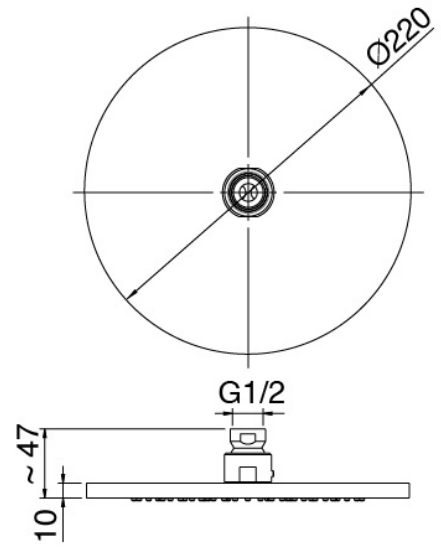

image not found or type unknown http://zazzeri.tesa.com.net/en/wp-content/uploads/2017/04/b3daf2_357a447007

Modern - Shower arm with shower head and hand shower

Codice kit: 3101 DDI-080

Shower arm with shower head, hand shower and built-in mixer – 2 exits

Componenti

Wall-mounted arm

Cod: 3100BR01A00

Showerhead

Shower head

Cod: 2900SO07A00

Antilimescale showerhead - D.220 mm - Inspectable

Stand alone hand shower

Cod: 31000413A00

Handshower set with water outlet and round plate

Single-lever mixer

Cod: 3101A401A00

Concealed shower mixer with diverter - external part

Concealed part

Cod: 2900A401A00

Concealed shower mixer with diverter - concealed part