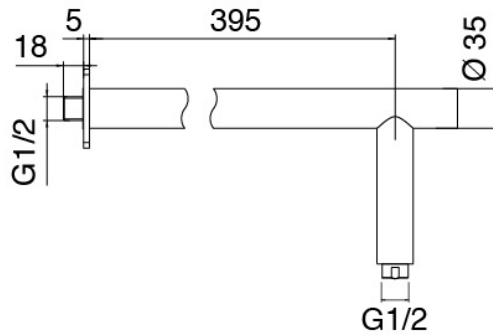

image not found or type unknown http://zazzeri.tesa.com.net/en/wp-content/uploads/2017/04/b3daf2_357a447007

Modern - Shower arm with shower head and hand shower

Codice kit: 3101 DDI-080

Shower arm with shower head, hand shower and built-in mixer – 2 exits

Componenti

Wall-mounted arm

Cod: 3100BR01A00

Showerhead

Shower head

Cod: 2900SO07A00

Antilimescale showerhead - D.220 mm - Inspectable

Stand alone hand shower

Cod: 31000413A00

Handshower set with water outlet and round plate

Single-lever mixer

Cod: 3101A401A00

Concealed shower mixer with diverter - external part

Concealed part

Cod: 2900A401A00

Concealed shower mixer with diverter - concealed part