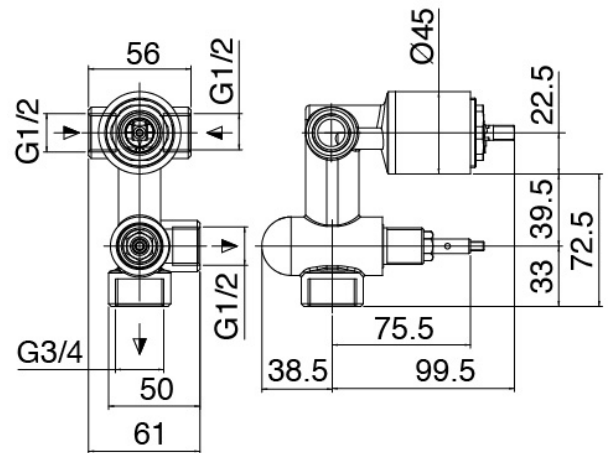

Componenti

Wall-mounted arm

Cod: 3100BR01A00

Showerhead

Shower head

Cod: 2900SO07A00

Antilimescale showerhead - D.220 mm - Inspectable

Stand alone hand shower

Cod: 31000413A00

Handshower set with water outlet and round plate

Single-lever mixer

Cod: 3101A401A00

Concealed shower mixer with diverter - external part

Concealed part

Cod: 2900A401A00

Concealed shower mixer with diverter - concealed part