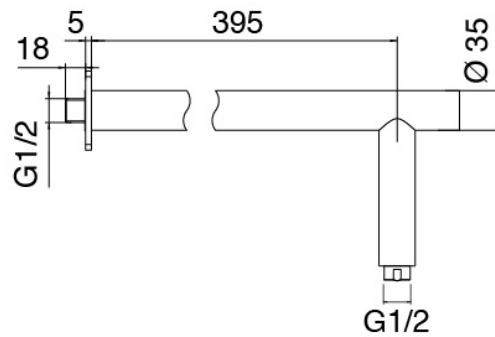

image not found or type unknown http://zazzeri.tesa.com.net/en/wp-content/uploads/2017/04/b3daf2_357a447007

Modern - Shower arm with shower head and hand shower

Codice kit: 3101 DDI-080

Shower arm with shower head, hand shower and built-in mixer – 2 exits

Componenti

Wall-mounted arm

Cod: 3100BR01A00

Showerhead

Shower head

Cod: 2900SO07A00

Antilimescale showerhead - D.220 mm - Inspectable

Stand alone hand shower

Cod: 31000413A00

Handshower set with water outlet and round plate

Single-lever mixer

Cod: 3101A401A00

Concealed shower mixer with diverter - external part

Concealed part

Cod: 2900A401A00

Concealed shower mixer with diverter - concealed part