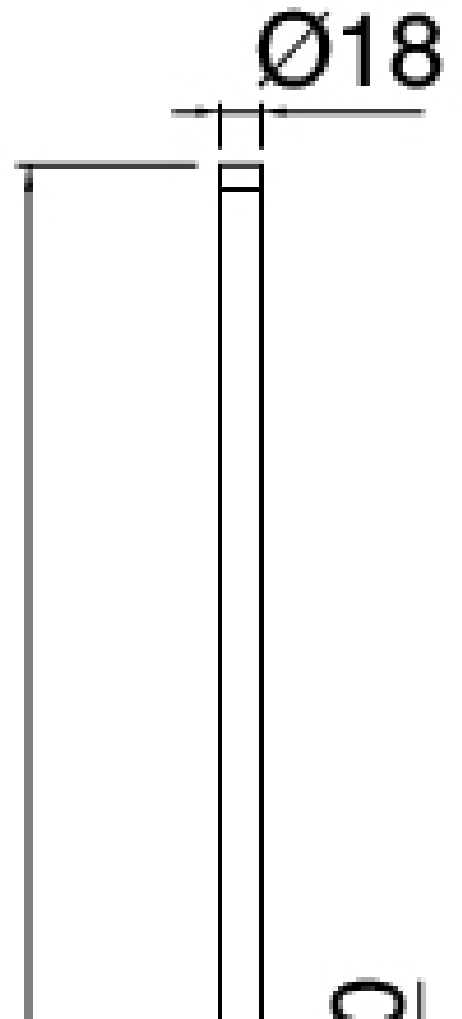

image not found or type unknown http://zazzeri.thesecom.net/en/wp-content/uploads/2017/04/b3daf2_357a

Modern - Sliding bar with hand shower

Codice kit: 3101 ADI-090

Shower set – with mixer, wall-mounted hand shower on sliding bar

Componenti

Hand shower

Cod: 6800Q417A00

Handshower

Single-lever mixer

Cod: 3101A402A00

Concealed shower mixer - external part

Concealed part

Cod: 2900A402A00

Concealed shower mixer - concealed part

Finiture disponibili:

finiture speciali su richiesta salvo quantitativi minimi di ordine garantiti

chrome finish

CRCR

brushed steel

NFNF