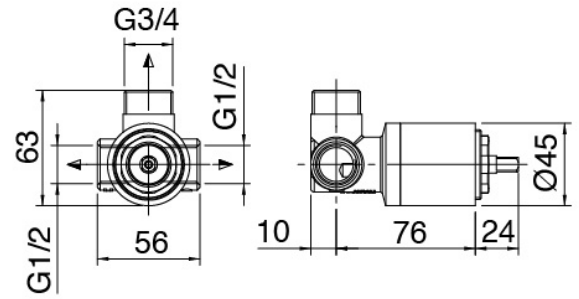

Concealed part

Cod: 2900A402A00

Concealed shower mixer - concealed part

Finiture disponibili:

finiture speciali su richiesta salvo quantitativi minimi di ordine garantiti

chrome finish

CRCR

brushed steel

NFNF

white

1010

black

3131