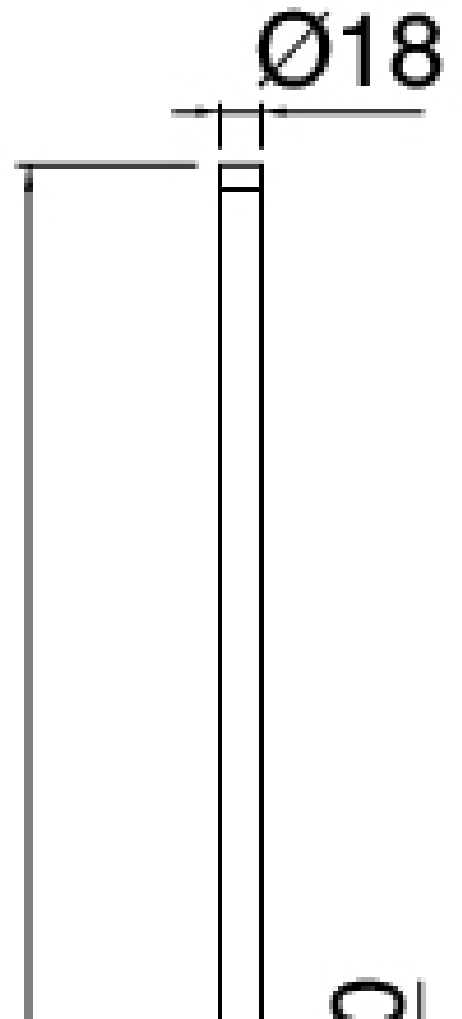

image not found or type unknown <http://zazzeri.thesecom.net/en/wp-content/uploads/2017/04/b3daf2_357a>

Modern - Sliding bar with hand shower

Codice kit: 3101 ADI-090

Shower set – with mixer, wall-mounted hand shower on sliding bar

Componenti