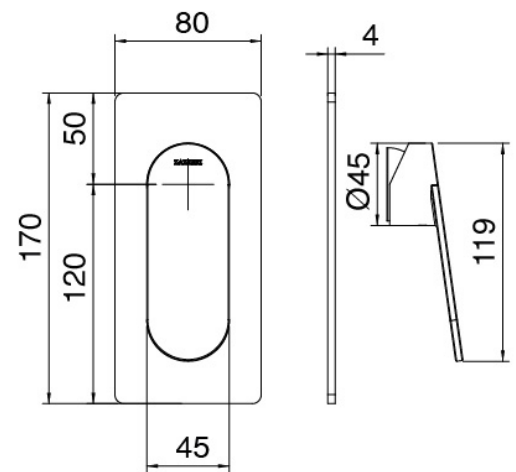

Single-lever mixer

Cod: 3101A402A00

Concealed shower mixer - external part