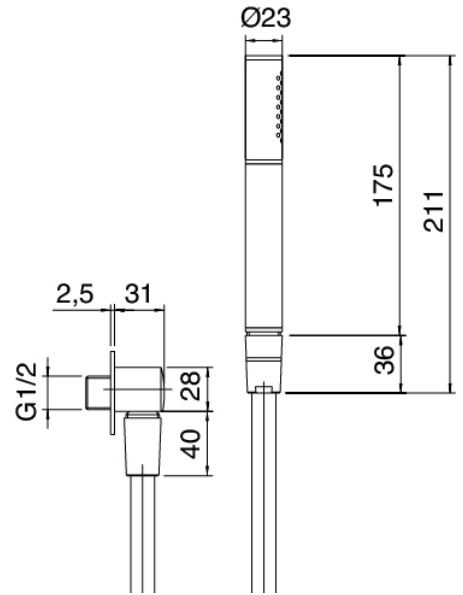

## Componenti

---

### Single-lever mixer

Cod: 3101A402A00

Concealed shower mixer - external part

### Concealed part

Cod: 2900A402A00

Concealed shower mixer - concealed part