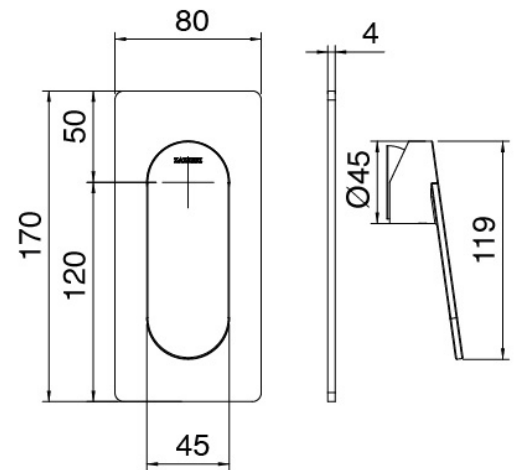

Componenti

Hand shower

Cod: 6800Q417A00

Handshower

Single-lever mixer

Cod: 3101A402A00

Concealed shower mixer - external part

Concealed part

Cod: 2900A402A00

Concealed shower mixer - concealed part

Finiture disponibili:

finiture speciali su richiesta salvo quantitativi minimi di ordine garantiti

chrome finish

CRCR

brushed steel

NFNF