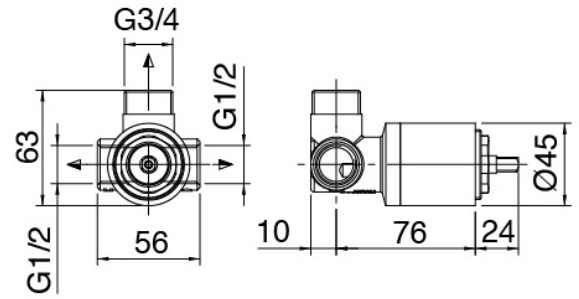

Componenti

Hand shower

Cod: 6800Q417A00

Handshower

Single-lever mixer

Cod: 3101A402A00

Concealed shower mixer - external part

Concealed part

Cod: 2900A402A00

Concealed shower mixer - concealed part

Finiture disponibili:

finiture speciali su richiesta salvo quantitativi minimi di ordine garantiti

chrome finish

CRCR

brushed steel

NFNF