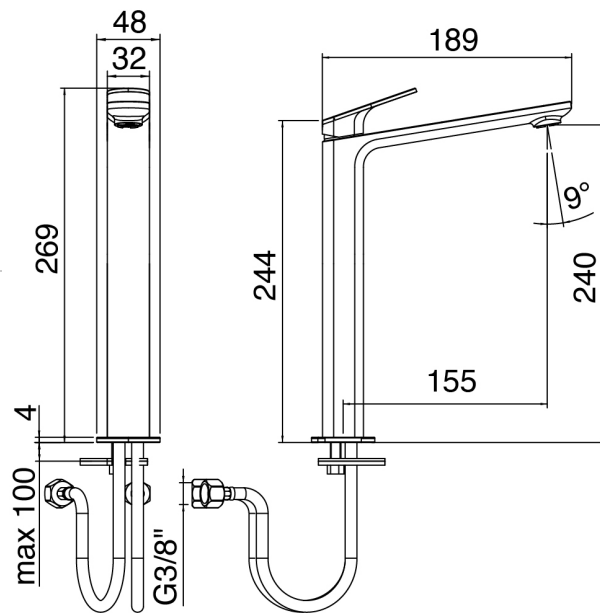

SURF - Washbasin mixer

Codice kit: 6300 MLX-030

Single lever washbasin mixer with plug

Componenti

Single-lever mixer

Cod: 63001099A00

Single lever washbasin mixer without plug - L189 x
H240 mm

Finiture disponibili: