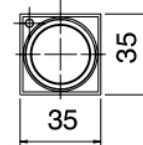

### **Extension**

---

Cod: 6700PL02A00

Extension mm 160 for washbasin mixer

M32 x 1.5