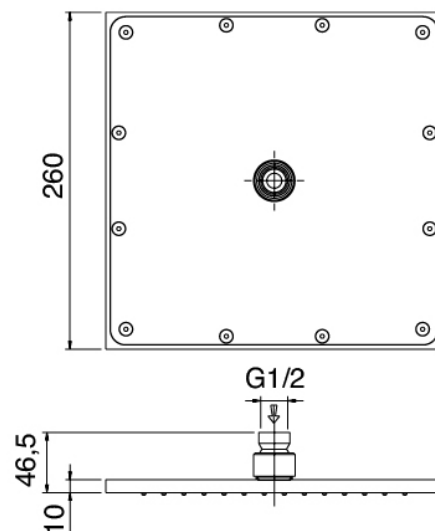

### Fixing plate

Cod: 2900B108A00  
Fixing plate for ceiling and wall mtd. shower arm

## Shower head

Cod: 2900SO05A00

Squared anti-limescale shower head 260 X 260mm -  
INSPECTABLE