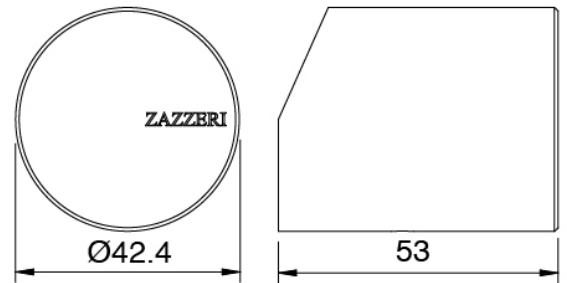

Cod: 3400V099A00

Column-mounted washbasin spout - L230 x H750
mm - external part

Mixer set with spout

Cod: 3305N498A01

3-hole bathtub set - without spout

Handle

Cod: 3305MA03A00

HANDLE MA03 Handle for built-in parts/washbasin/freestanding bathtub