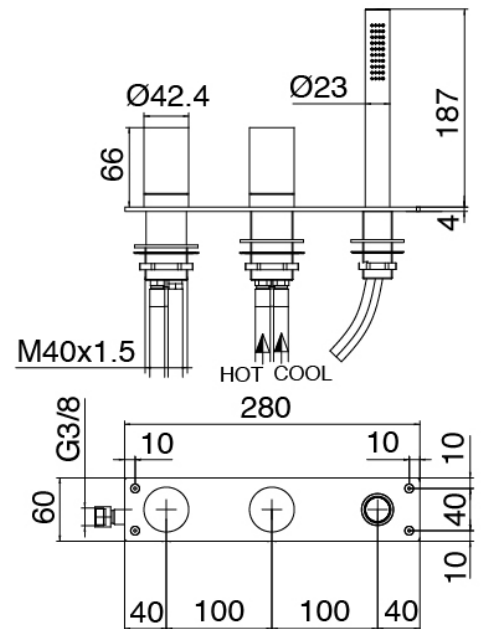

Modern - Bathtub set

Codice kit: 3405 EVY-100

3-holes bathtub set mixer with column-mounted washbasin spout – 2 exits

Componenti

Concealed part

Cod: 3300B099A00

Column-mounted - Built-in part

Column-mounted bathtub spout

Cod: 3400V099A00

Column-mounted washbasin spout - L230 x H750
mm - external part

Mixer set with spout

Cod: 3305N498A01

3-hole bathtub set - without spout

Handle

Cod: 3305MA03A00

HANDLE MA03 Handle for built-in parts/washbasin/freestanding bathtub

Handle

Cod: 3305MA04A00

HANDLE MA04 Handle for 2 ways diverter without stop

Finiture disponibili:

finiture speciali su richiesta salvo quantitativi minimi di ordine garantiti

brush steel

ASAS

antracite