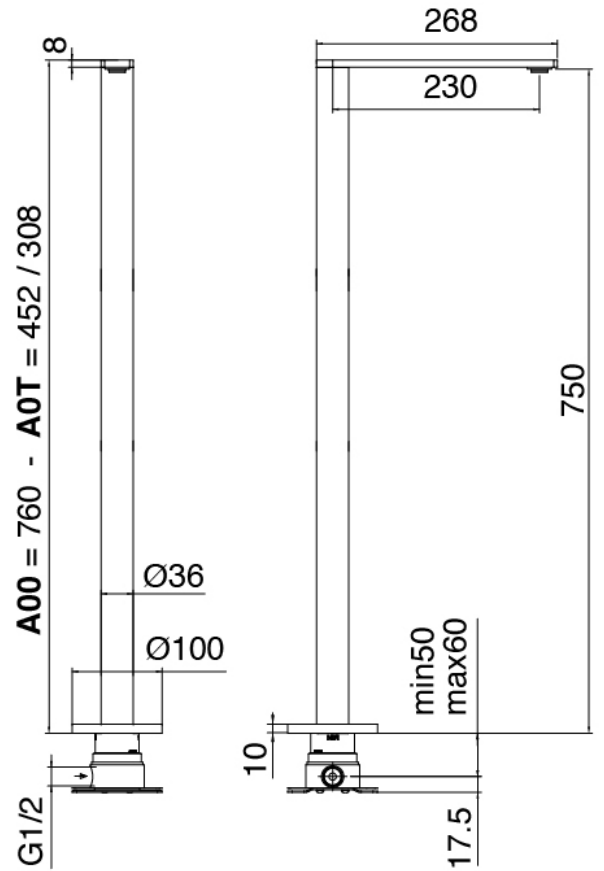

Modern - Bathtub set

Codice kit: 3405 EVY-100

3-holes bathtub set mixer with column-mounted washbasin spout – 2 exits

Componenti

Concealed part

Cod: 3300B099A00

Column-mounted - Built-in part

Column-mounted bathtub spout

Cod: 3400V099A00

Column-mounted washbasin spout - L230 x H750
mm - external part

Mixer set with spout

Cod: 3305N498A01

3-hole bathtub set - without spout

Handle

Cod: 3305MA03A00

HANDLE MA03 Handle for built-in parts/washbasin/freestanding bathtub