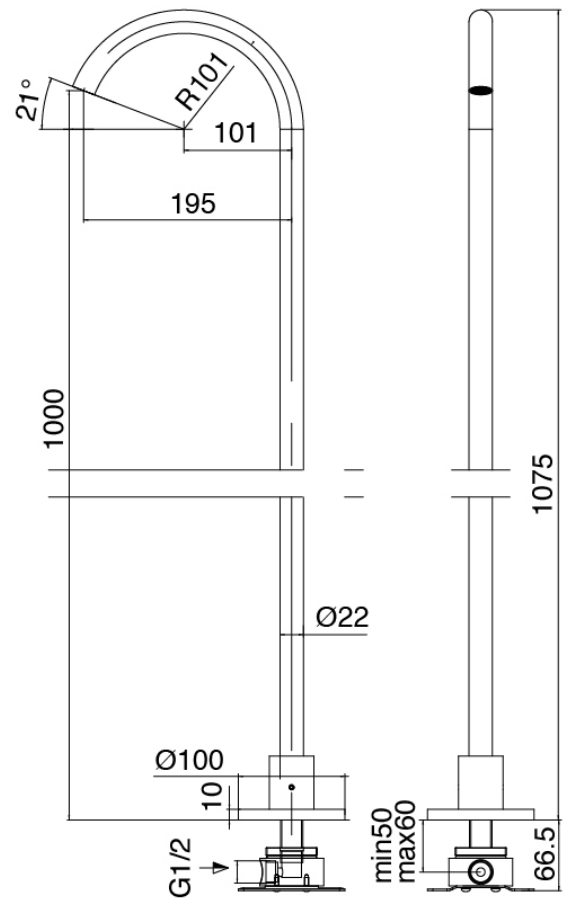

Modern - Bathtub set

Codice kit: 3405 EVY-100

3-holes bathtub set mixer with column-mounted washbasin spout – 2 exits

Componenti

Concealed part

Cod: 3300B099A00

Column-mounted - Built-in part

Column-mounted bathtub spout

Cod: 3400V099A00

Column-mounted washbasin spout - L230 x H750
mm - external part

Mixer set with spout

Cod: 3305N498A01

3-hole bathtub set - without spout

Handle

Cod: 3305MA03A00

HANDLE MA03 Handle for built-in parts/washbasin/freestanding bathtub

Handle

Cod: 3305MA04A00

HANDLE MA04 Handle for 2 ways diverter without stop

Finiture disponibili:

finiture speciali su richiesta salvo quantitativi minimi di ordine garantiti

brush steel

ASAS

antracite