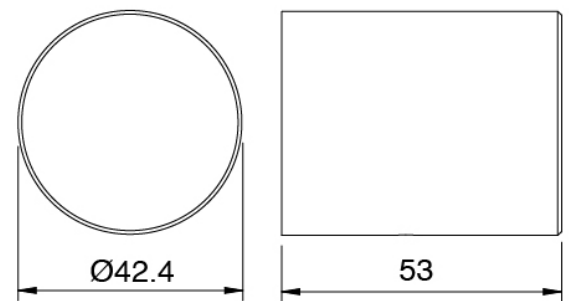

Handle

Cod: 3305MA04A00

HANDLE MA04 Handle for 2 ways diverter without stop

Finiture disponibili:

---

finiture speciali su richiesta salvo quantitativi minimi di ordine garantiti

brush steel

ASAS

antracite

APAP