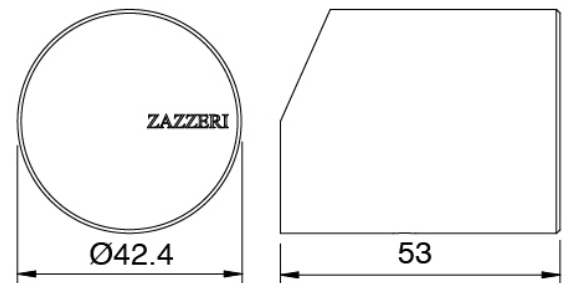

Handle

Cod: 3305MA03A00

HANDLE MA03 Handle for built-in
parts/washbasin/freestanding bathttub

Finiture disponibili:

finiture speciali su richiesta salvo quantitativi minimi di ordine garantiti

brush steel

ASAS