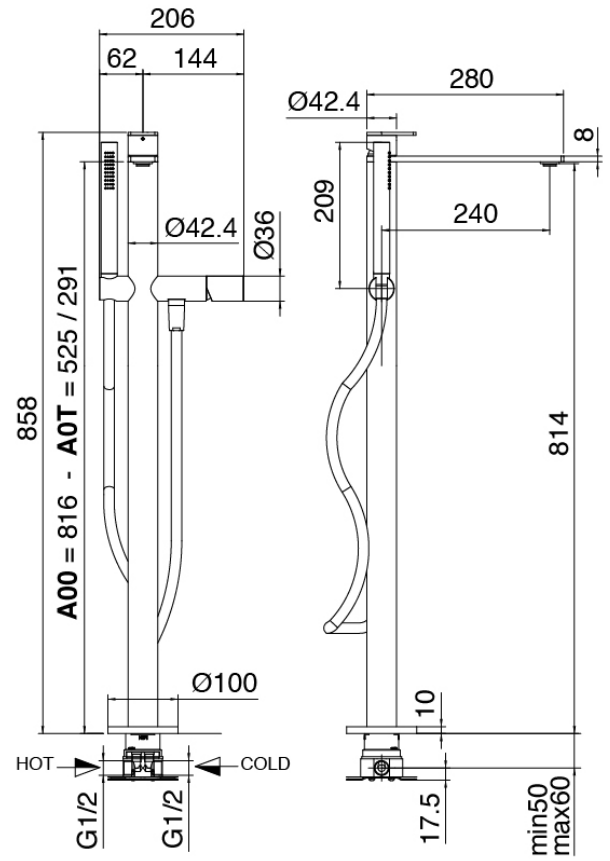

image not found or type unknown http://zazzeri.tesa.com.net/en/wp-content/uploads/2017/04/b3daf2_357a447007

Modern - Bathtub set on tubes

Codice kit: 3405 EVT-120

Built-in bathtub set with hand shower - Two mixers

Componenti

Concealed part

Cod: 3300B100A00

Column-mounted washbasin/bath spout - concealed part

Column-mounted bathtub

Cod: 3400V110A00

Column-mounted washbasin spout with
Handshower - external part - Two mixers

Handle

Cod: 3305MA03A00

HANDLE MA03 Handle for built-in
parts/washbasin/freestanding bathttub

Finiture disponibili:

finiture speciali su richiesta salvo quantitativi minimi di ordine garantiti

brush steel

ASAS