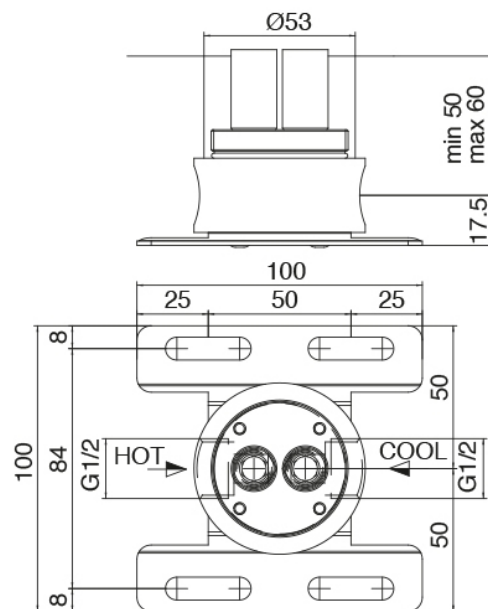

image not found or type unknown http://zazzeri.tesa.com.net/en/wp-content/uploads/2017/04/b3daf2_357a447007

Modern - Bathtub set on tubes

Codice kit: 3405 EVT-120

Built-in bathtub set with hand shower - Two mixers

Componenti

Concealed part

Cod: 3300B100A00

Column-mounted washbasin/bath spout - concealed part

Column-mounted bathtub

Cod: 3400V110A00

Column-mounted washbasin spout with
Handshower - external part - Two mixers