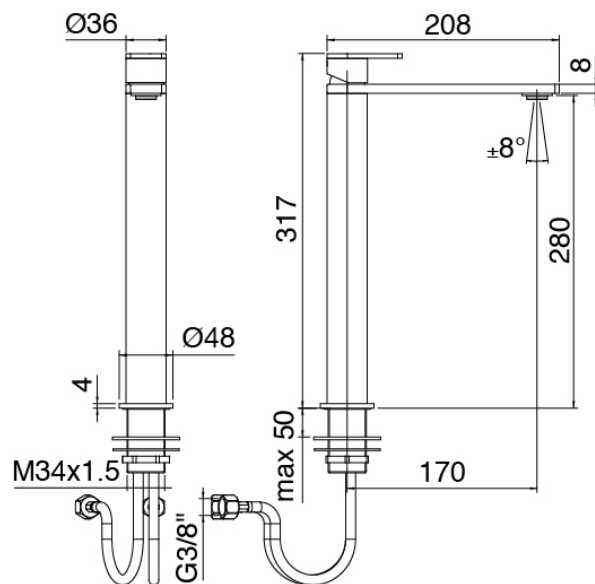

### Q316 - Washbasin mixer

Codice kit: 3400 MLX-020

Single lever washbasin mixer without plug

#### Single-lever mixer

Cod: 34001098A00

Single lever washbasin mixer without plug - L170 x  
H280 mm

## Handle

Cod: 3400MA01A00

HANDLE MA01 Handle for washbasin/bidet mixer