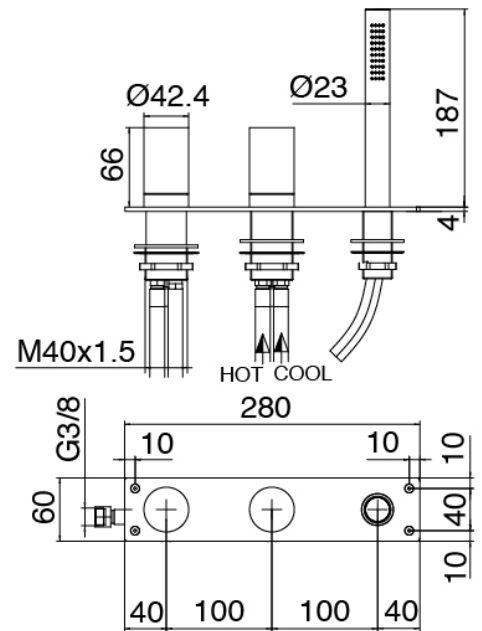

Q316 - Bathtub set

Codice kit: 3400 EVY-100

3-holes bathtub set mixer with column-mounted washbasin spout – 2 exits

Componenti

Concealed part

Cod: 3300B099A00

Column-mounted - Built-in part

Column-mounted bathtub spout

Cod: 3400V099A00

Column-mounted washbasin spout - L230 x H750
mm - external part

Mixer set with spout

Cod: 3305N498A01

3-hole bathtub set - without spout

Handle

Cod: 3400MA02A00

HANDLE MA02 Handle for built-in parts

Handle

Cod: 3400MA04A00

HANDLE MA04 Handle for 2 ways diverter without stop

Finiture disponibili:

finiture speciali su richiesta salvo quantitativi minimi di ordine garantiti

brush steel

ASAS

antracite