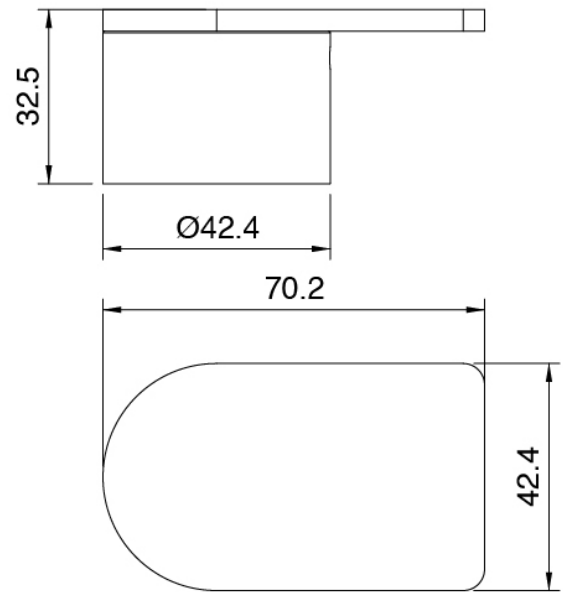

Handle

Cod: 3400MA04A00

HANDLE MA04 Handle for 2 ways diverter without stop

Finiture disponibili:

finiture speciali su richiesta salvo quantitativi minimi di ordine garantiti

brush steel

ASAS

antracite

APAP