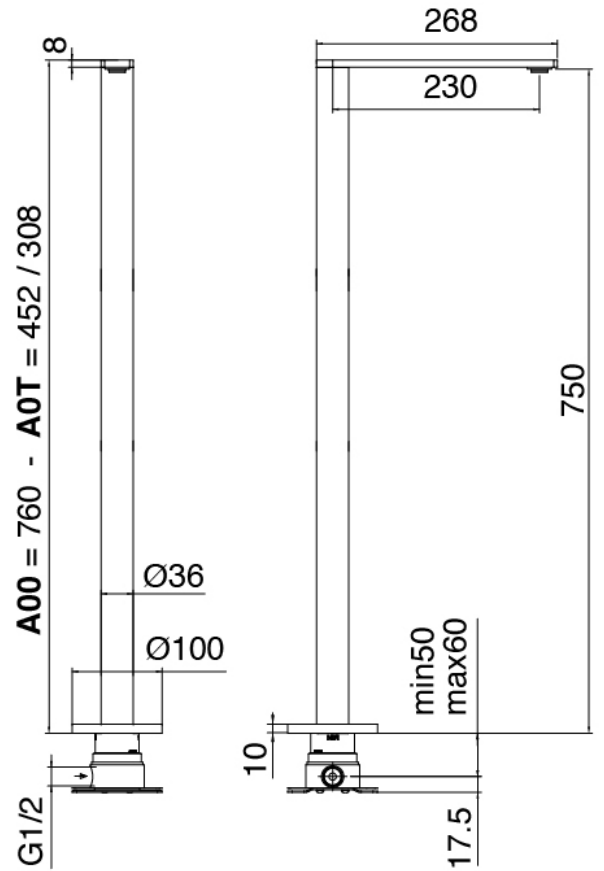

Q316 - Bathtub set

Codice kit: 3400 EVY-100

3-holes bathtub set mixer with column-mounted washbasin spout – 2 exits

Componenti

Concealed part

Cod: 3300B099A00

Column-mounted - Built-in part

Column-mounted bathtub spout

Cod: 3400V099A00

Column-mounted washbasin spout - L230 x H750
mm - external part

Mixer set with spout

Cod: 3305N498A01

3-hole bathtub set - without spout

Handle

Cod: 3400MA02A00

HANDLE MA02 Handle for built-in parts