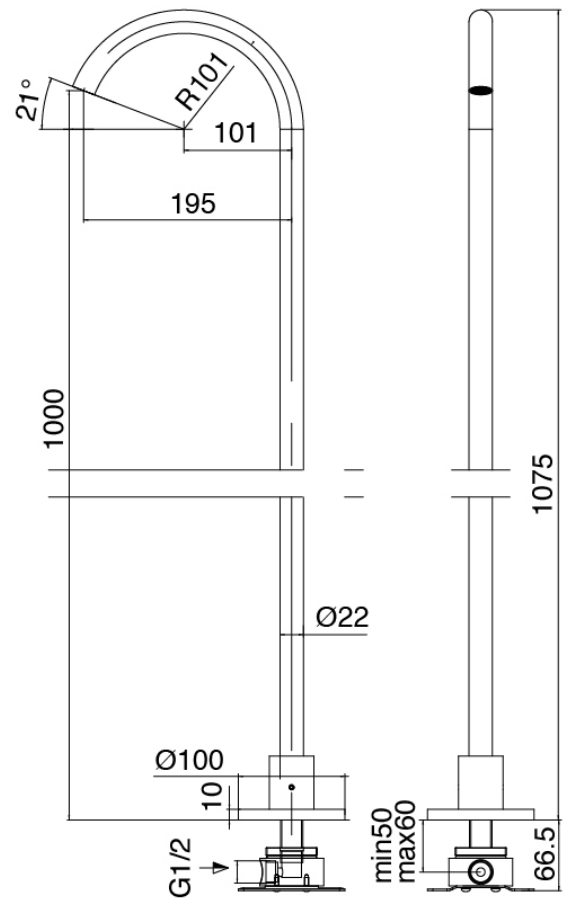

Q316 - Bathtub set

Codice kit: 3400 EVY-100

3-holes bathtub set mixer with column-mounted washbasin spout – 2 exits

Componenti

Concealed part

Cod: 3300B099A00

Column-mounted - Built-in part

Column-mounted bathtub spout

Cod: 3400V099A00

Column-mounted washbasin spout - L230 x H750
mm - external part

Mixer set with spout

Cod: 3305N498A01

3-hole bathtub set - without spout

Handle

Cod: 3400MA02A00

HANDLE MA02 Handle for built-in parts

Handle

Cod: 3400MA04A00

HANDLE MA04 Handle for 2 ways diverter without stop

Finiture disponibili:

finiture speciali su richiesta salvo quantitativi minimi di ordine garantiti

brush steel

ASAS

antracite