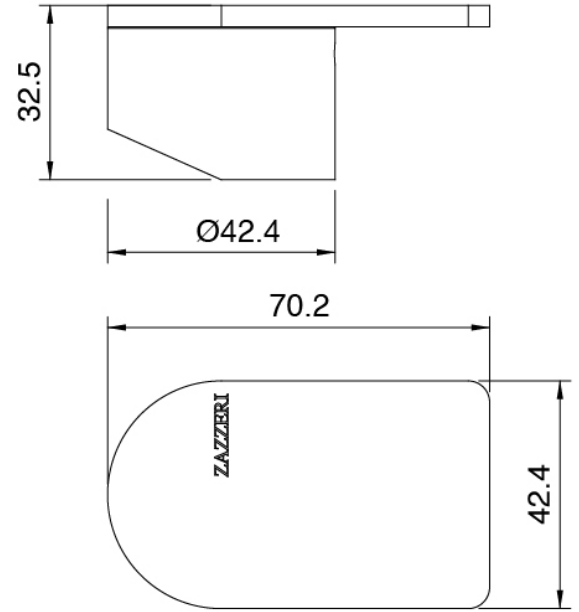

Q316 - Bathtub set

Codice kit: 3400 EVY-100

3-holes bathtub set mixer with column-mounted washbasin spout – 2 exits

Componenti

Concealed part

Cod: 3300B099A00

Column-mounted - Built-in part

Column-mounted bathtub spout

Cod: 3400V099A00

Column-mounted washbasin spout - L230 x H750
mm - external part

Mixer set with spout

Cod: 3305N498A01

3-hole bathtub set - without spout

Handle

Cod: 3400MA02A00

HANDLE MA02 Handle for built-in parts