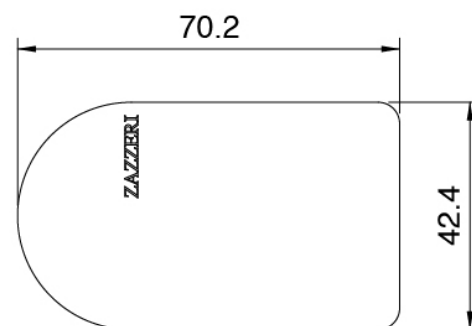

Q316 - Built-in bathtub set

Codice kit: 3400 EVI-110

Built-in bathtub set - Two mixers

Componenti

Concealed part

Cod: 3300I401AB0

Built-in bathtub set - concealed part - Two mixers

Mixer set with spout

Cod: 3400i401A00

Built-in bathtub set - two mixers - spout 230 mm -
external part

Handle

Cod: 3400MA02A00

HANDLE MA02 Handle for built-in parts

Finiture disponibili:

finiture speciali su richiesta salvo quantitativi minimi di ordine garantiti