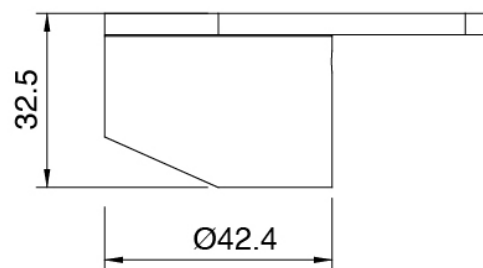

Q316 - Built-in bathtub set

Codice kit: 3400 EVI-110

Built-in bathtub set - Two mixers

Componenti

Concealed part

Cod: 3300I401AB0

Built-in bathtub set - concealed part - Two mixers

Mixer set with spout

Cod: 3400i401A00

Built-in bathtub set - two mixers - spout 230 mm -
external part

Handle

Cod: 3400MA02A00

HANDLE MA02 Handle for built-in parts

Finiture disponibili:

finiture speciali su richiesta salvo quantitativi minimi di ordine garantiti