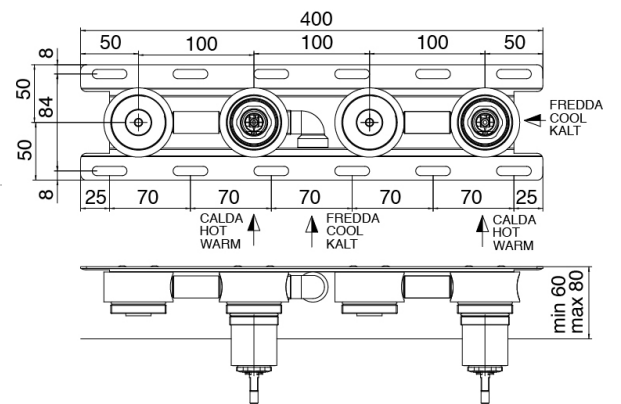

Q316 - Built-in bathtub set

Codice kit: 3400 EVI-110

Built-in bathtub set - Two mixers

Componenti

Concealed part

Cod: 3300I401AB0

Built-in bathtub set - concealed part - Two mixers

Mixer set with spout

Cod: 3400i401A00

Built-in bathtub set - two mixers - spout 230 mm -
external part

Handle

Cod: 3400MA02A00

HANDLE MA02 Handle for built-in parts

Finiture disponibili:

finiture speciali su richiesta salvo quantitativi minimi di ordine garantiti