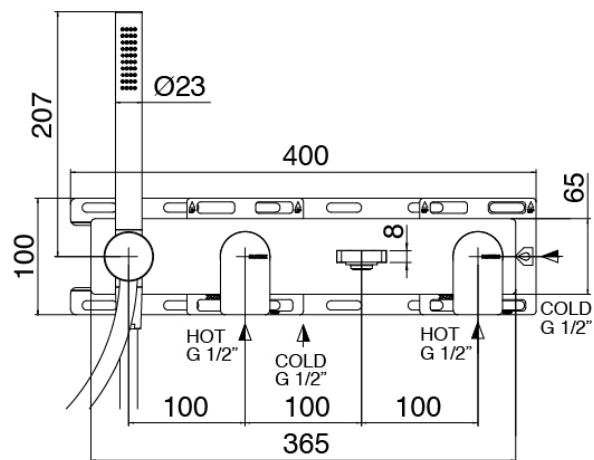

Q316 - Built-in bathtub set

Codice kit: 3400 EVI-110

Built-in bathtub set - Two mixers

Componenti

Concealed part

Cod: 3300I401AB0

Built-in bathtub set - concealed part - Two mixers

Mixer set with spout

Cod: 3400i401A00

Built-in bathtub set - two mixers - spout 230 mm -
external part

Handle

Cod: 3400MA02A00

HANDLE MA02 Handle for built-in parts

Finiture disponibili:

finiture speciali su richiesta salvo quantitativi minimi di ordine garantiti