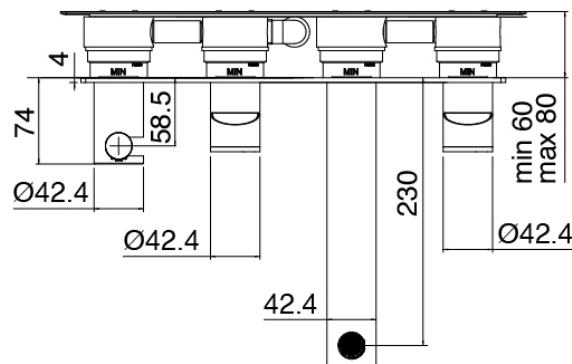

Q316 - Built-in bathtub set

Codice kit: 3400 EVI-110

Built-in bathtub set - Two mixers

Componenti

Concealed part

Cod: 3300I401AB0

Built-in bathtub set - concealed part - Two mixers

Mixer set with spout

Cod: 3400i401A00

Built-in bathtub set - two mixers - spout 230 mm -
external part

Handle

Cod: 3400MA02A00

HANDLE MA02 Handle for built-in parts

Finiture disponibili:

finiture speciali su richiesta salvo quantitativi minimi di ordine garantiti