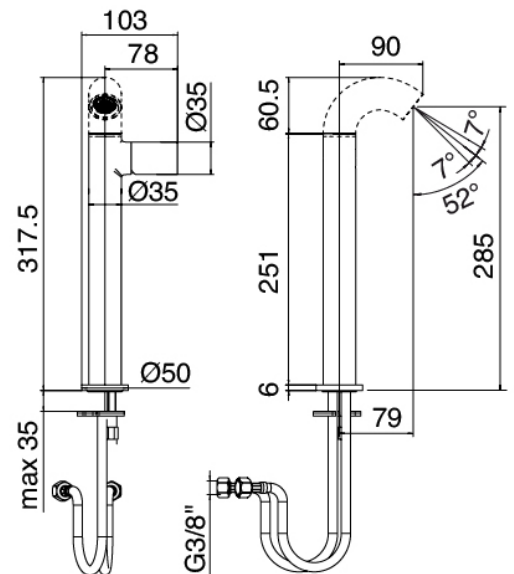

Modern - Washbasin mixer

Codice kit: 2100 MLX-030

Washbasin mixer with plug

Componenti

Pop spout

Cod: 2100CL01A00

Spout for washbasin - Brass

Single-lever mixer

Cod: 2100A099A00

Washbasin mixer without plug - without spout

Pressure-controlled drain

Cod: 2900K302A00

Pressure control drain

Finiture disponibili:

finiture speciali su richiesta salvo quantitativi minimi di ordine garantiti