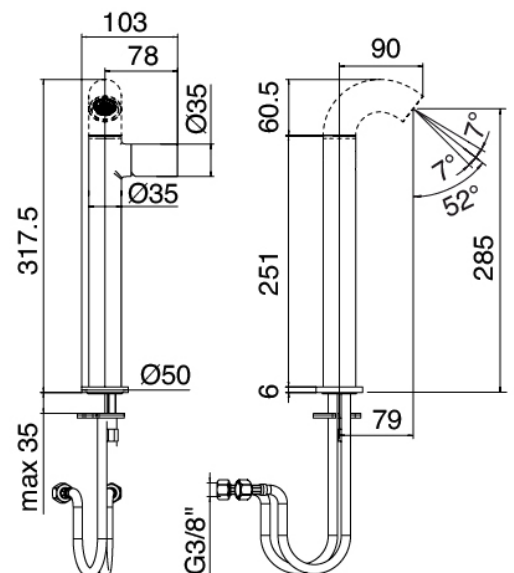

Modern - Washbasin mixer

Codice kit: 2100 MLX-030

Washbasin mixer with plug

Componenti

Pop spout

Cod: 2100CL01A00

Spout for washbasin - Brass

Single-lever mixer

Cod: 2100A099A00

Washbasin mixer without plug - without spout

Pressure-controlled drain

Cod: 2900K302A00
Pressure control drain

Finiture disponibili:

finiture speciali su richiesta salvo quantitativi minimi di ordine garantiti