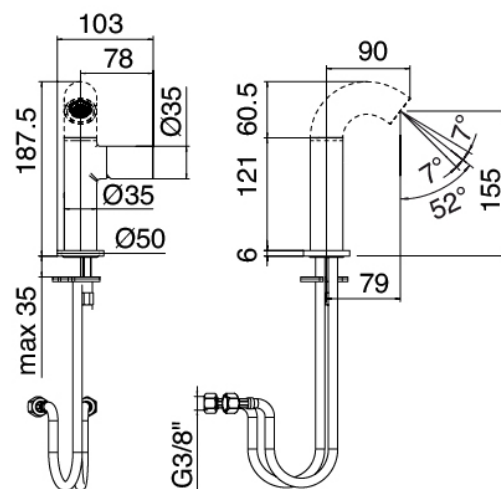

Modern - Washbasin mixer

Codice kit: 2100 MLX-020

Washbasin mixer with plug

Componenti

Pop spout

Cod: 2100CL01A00

Spout for washbasin - Brass

Single-lever mixer

Cod: 2100A106A00

Washbasin mixer without plug - without spout

Pressure-controlled drain

Cod: 2900K302A00

Pressure control drain

Finiture disponibili:

finiture speciali su richiesta salvo quantitativi minimi di ordine garantiti