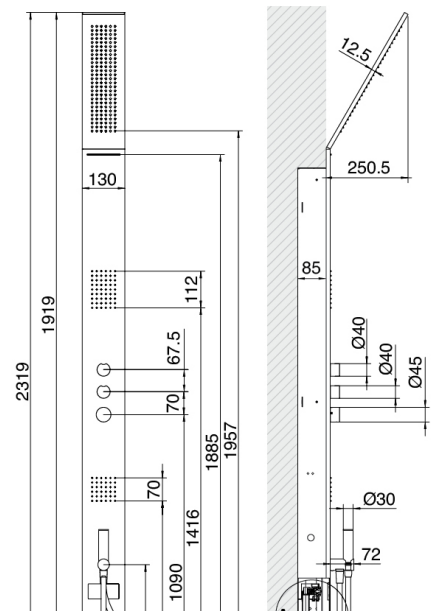

Obliqua - Built-in multifunctional shower column (with Flyfall[®])

Codice kit: 1500 CDS-040

Multifunctional shower column (with Flyfall[®]) with thermostatic built-in mixer, inclined shower head – 4 exits

Componenti

Equipped shower column

Cod: 15000611A00

Complete shower column with sloping showerhead -

Untreated finish part

Cod: 1500B608A00

Complete shower column - Canceled part

Finiture disponibili: