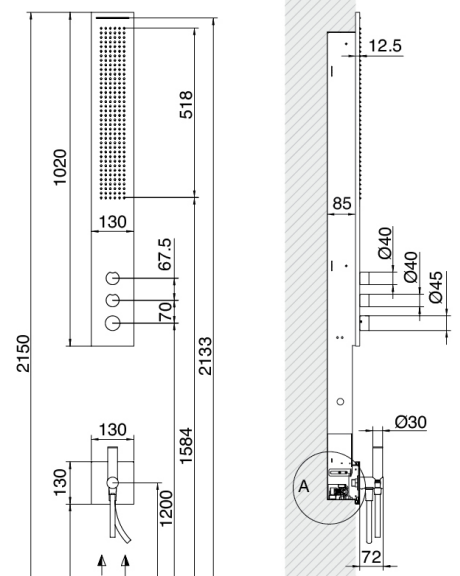

image not found or type unknown http://zazzeri.thesecom.net/en/wp-content/uploads/2017/04/b3daf2_357a

Obliqua - Built-in multifunctional shower column (with Flyfall[®])

Codice kit: 1500 CDI-060

Multifunctional shower column (with Flyfall[®]) with thermostatic built-in mixer, plan shower head – 4 exits

Componenti

Equipped shower column

Cod: 15000613A00

Two pieces shower column with plate showerhead -

Untreated finish part

Cod: 1500B610A00

Two pieces shower column - Canceled part

Finiture disponibili: