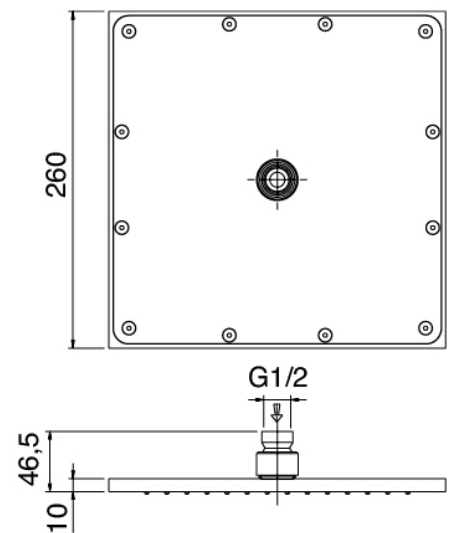

Componenti

Wall-mounted arm

Cod: 3900BR01A00

Showerhead - Moon

Stand alone hand shower

Cod: 39000414A00
Shower set complete

Single-lever mixer

Cod: 3901B401A00
Concealed shower mixer with diverter - external part

Concealed part

Cod: 2900A401A00
Concealed shower mixer with diverter - concealed part

Fixing plate

Cod: 2900B108A00

Fixing plate for ceiling and wall mtd. shower arm

Shower head

Cod: 2900SO05A00

Squared anti-limescale shower head 260 X 260mm -
INSPECTABLE