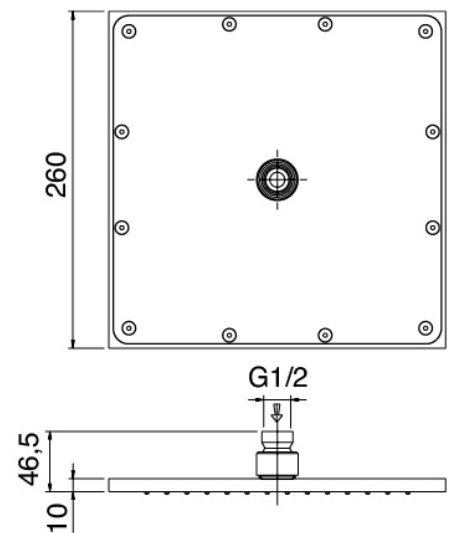

Modern - Shower arm with shower head and hand shower

Codice kit: 3900 SDI-070

Shower arm with shower head, hand shower and built-in mixer – 2 exits

Componenti

Wall-mounted arm

Cod: 3900BR01A00

Showerhead - Moon

Fixing plate

Cod: 2900B108A00

Fixing plate for ceiling and wall mtd. shower arm

Shower head

Cod: 2900SO05A00

Squared anti-limescale shower head 260 X 260mm -
INSPECTABLE

Finiture disponibili:

finiture speciali su richiesta salvo quantitativi minimi di ordine garantiti