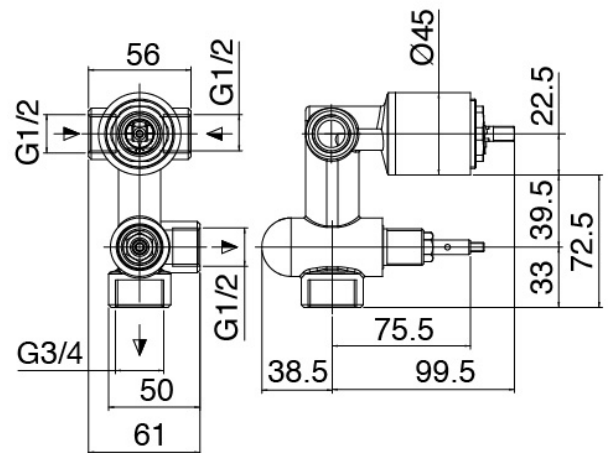

Modern - Shower arm with shower head and hand shower

Codice kit: 3900 SDI-070

Shower arm with shower head, hand shower and built-in mixer – 2 exits

Componenti

Wall-mounted arm

Cod: 3900BR01A00

Showerhead - Moon

Stand alone hand shower

Cod: 39000414A00
Shower set complete

Single-lever mixer

Cod: 3901B401A00
Concealed shower mixer with diverter - external part

Concealed part

Cod: 2900A401A00
Concealed shower mixer with diverter - concealed part

Fixing plate

Cod: 2900B108A00

Fixing plate for ceiling and wall mtd. shower arm

Shower head

Cod: 2900SO05A00

Squared anti-limescale shower head 260 X 260mm -
INSPECTABLE

Finiture disponibili:

finiture speciali su richiesta salvo quantitativi minimi di ordine garantiti