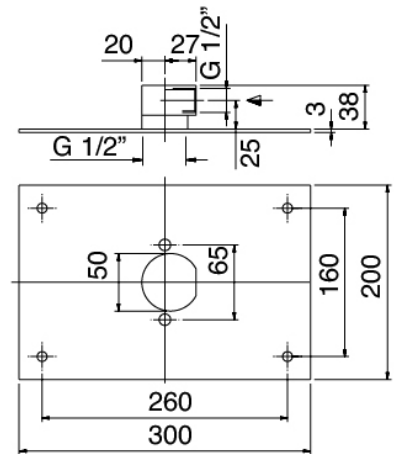

Concealed part

Cod: 2900A401A00
Concealed shower mixer with diverter - concealed part

Fixing plate

Cod: 2900B108A00

Fixing plate for ceiling and wall mtd. shower arm

Shower head

Cod: 2900SO05A00

Squared anti-limescale shower head 260 X 260mm -
INSPECTABLE