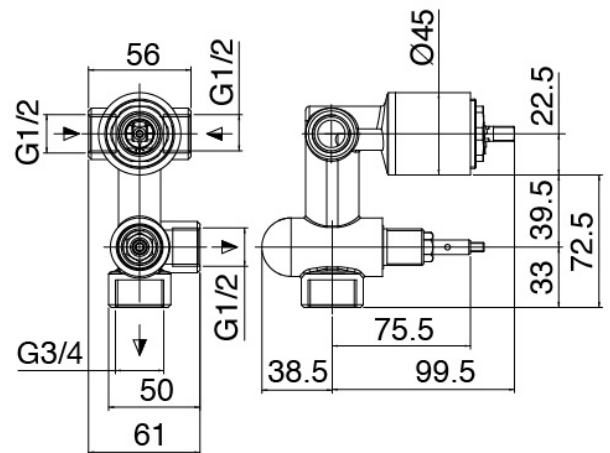

image not found or type unknown http://zazzeri.tesa.com.net/en/wp-content/uploads/2017/04/b3daf2_357a447007

Modern - Shower arm with shower head and hand shower

Codice kit: 3900 SDI-070

Shower arm with shower head, hand shower and built-in mixer – 2 exits

Componenti

Wall-mounted arm

Cod: 3900BR01A00

Showerhead - Moon

Stand alone hand shower

Cod: 39000414A00
Shower set complete

Single-lever mixer

Cod: 3901B401A00
Concealed shower mixer with diverter - external part

Concealed part

Cod: 2900A401A00
Concealed shower mixer with diverter - concealed part

Fixing plate

Cod: 2900B108A00

Fixing plate for ceiling and wall mtd. shower arm

Shower head

Cod: 2900SO05A00

Squared anti-limescale shower head 260 X 260mm -
INSPECTABLE