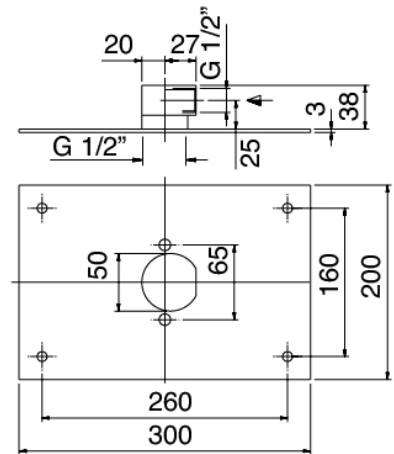

Modern - Shower arm with shower head and hand shower

Codice kit: 3900 SDI-070

Shower arm with shower head, hand shower and built-in mixer – 2 exits

Componenti

Wall-mounted arm

Cod: 3900BR01A00

Showerhead - Moon

Stand alone hand shower

Cod: 39000414A00
Shower set complete

Single-lever mixer

Cod: 3901B401A00
Concealed shower mixer with diverter - external part

Concealed part

Cod: 2900A401A00
Concealed shower mixer with diverter - concealed part

Fixing plate

Cod: 2900B108A00

Fixing plate for ceiling and wall mtd. shower arm

Shower head

Cod: 2900SO05A00

Squared anti-limescale shower head 260 X 260mm -
INSPECTABLE

Finiture disponibili:

finiture speciali su richiesta salvo quantitativi minimi di ordine garantiti