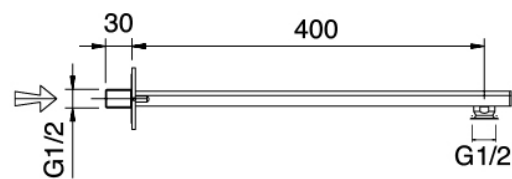

image not found or type unknown http://zazzeri.tesa.com.net/en/wp-content/uploads/2017/04/b3daf2_357a447007

Modern - Shower arm with shower head and hand shower

Codice kit: 3900 SDI-070

Shower arm with shower head, hand shower and built-in mixer – 2 exits

Componenti

Wall-mounted arm

Cod: 3900BR01A00

Showerhead - Moon

Stand alone hand shower

Cod: 39000414A00
Shower set complete

Single-lever mixer

Cod: 3901B401A00
Concealed shower mixer with diverter - external part

Concealed part

Cod: 2900A401A00
Concealed shower mixer with diverter - concealed part

Fixing plate

Cod: 2900B108A00

Fixing plate for ceiling and wall mtd. shower arm

Shower head

Cod: 2900SO05A00

Squared anti-limescale shower head 260 X 260mm -
INSPECTABLE