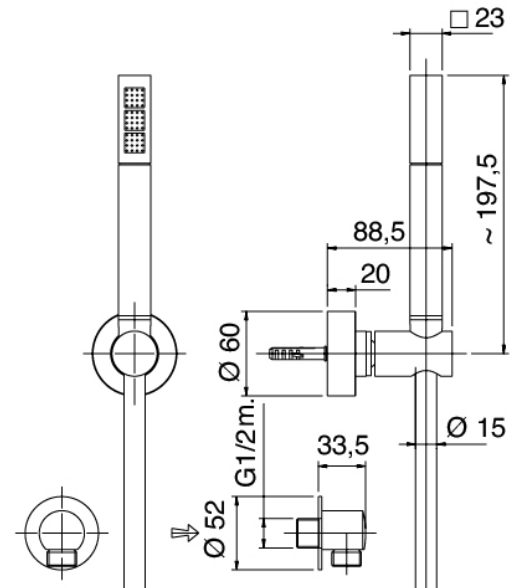

Modern - Shower arm with shower head and hand shower

Codice kit: 3900 SDI-070

Shower arm with shower head, hand shower and built-in mixer – 2 exits

Componenti

Wall-mounted arm

Cod: 3900BR01A00

Showerhead - Moon

Stand alone hand shower

Cod: 39000414A00
Shower set complete

Single-lever mixer

Cod: 3901B401A00
Concealed shower mixer with diverter - external part

Concealed part

Cod: 2900A401A00
Concealed shower mixer with diverter - concealed part

Fixing plate

Cod: 2900B108A00

Fixing plate for ceiling and wall mtd. shower arm

Shower head

Cod: 2900SO05A00

Squared anti-limescale shower head 260 X 260mm -
INSPECTABLE

Finiture disponibili:

finiture speciali su richiesta salvo quantitativi minimi di ordine garantiti