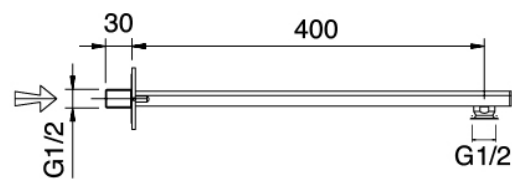

Modern - Shower arm with shower head and hand shower

Codice kit: 3900 SDI-070

Shower arm with shower head, hand shower and built-in mixer – 2 exits

Componenti

Wall-mounted arm

Cod: 3900BR01A00

Showerhead - Moon

Stand alone hand shower

Cod: 39000414A00
Shower set complete

Single-lever mixer

Cod: 3901B401A00
Concealed shower mixer with diverter - external part

Concealed part

Cod: 2900A401A00
Concealed shower mixer with diverter - concealed part

Fixing plate

Cod: 2900B108A00

Fixing plate for ceiling and wall mtd. shower arm

Shower head

Cod: 2900SO05A00

Squared anti-limescale shower head 260 X 260mm -
INSPECTABLE

Finiture disponibili:

finiture speciali su richiesta salvo quantitativi minimi di ordine garantiti