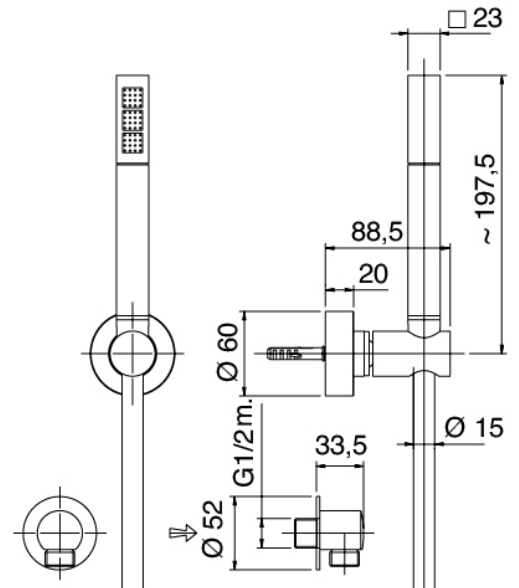

image not found or type unknown http://zazzeri.tesa.com.net/en/wp-content/uploads/2017/04/b3daf2_357a447007

Modern - Shower arm with shower head and hand shower

Codice kit: 3900 SDI-070

Shower arm with shower head, hand shower and built-in mixer – 2 exits

Componenti

Wall-mounted arm

Cod: 3900BR01A00

Showerhead - Moon

Stand alone hand shower

Cod: 39000414A00
Shower set complete

Single-lever mixer

Cod: 3901B401A00
Concealed shower mixer with diverter - external part

Concealed part

Cod: 2900A401A00
Concealed shower mixer with diverter - concealed part

Fixing plate

Cod: 2900B108A00

Fixing plate for ceiling and wall mtd. shower arm

Shower head

Cod: 2900SO05A00

Squared anti-limescale shower head 260 X 260mm -
INSPECTABLE