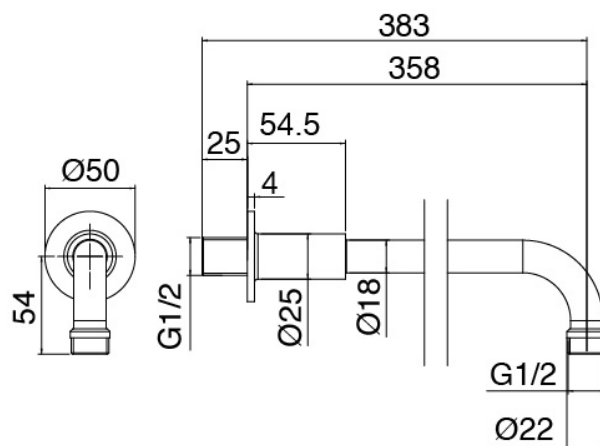

image not found or type unknown http://zazzeri.tesa.com.net/en/wp-content/uploads/2017/04/b3daf2_357a447007

Modern - Shower arm with shower head and hand shower

Codice kit: 6907 SDI-130

Shower arm with shower head, hand shower and built-in mixer

Componenti

Shower arm

Cod: 4700BR01A00

Shower arm

Shower head

Cod: 4700SO03A00
Shower outlet d. 200

Stand alone hand shower

Cod: 31000413A00
Handshower set with water outlet and round plate

Concealed part

Cod: 2900A401AZ0

Concealed shower mixer with diverter - concealed part

Finiture disponibili:

finiture speciali su richiesta salvo quantitativi minimi di ordine garantiti

image not found or type unknown http://zazzeri.teseecom.net/wp-content/uploads/2017/06/CRCR.jpg