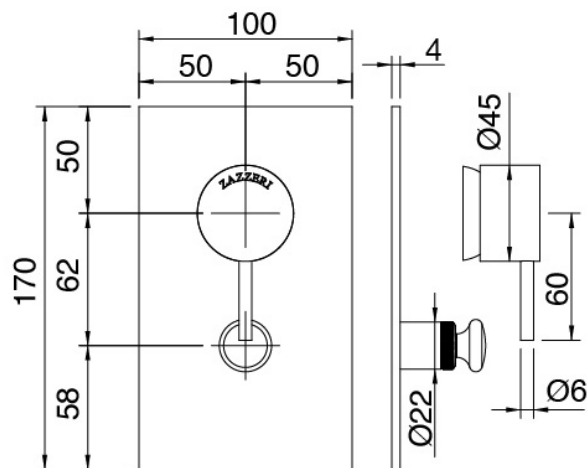

image not found or type unknown http://zazzeri.tesa.com.net/en/wp-content/uploads/2017/04/b3daf2_357a447007

Modern - Shower arm with shower head and hand shower

Codice kit: 6907 SDI-130

Shower arm with shower head, hand shower and built-in mixer

Componenti

Shower arm

Cod: 4700BR01A00

Shower arm

Shower head

Cod: 4700SO03A00
Shower outlet d. 200

Stand alone hand shower

Cod: 31000413A00
Handshower set with water outlet and round plate

Mixer set

Cod: 6907B401A00

Concealed shower mixer with diverter - external part

Concealed part

Cod: 2900A401AZ0

Concealed shower mixer with diverter - concealed part

Finiture disponibili:

finiture speciali su richiesta salvo quantitativi minimi di ordine garantiti