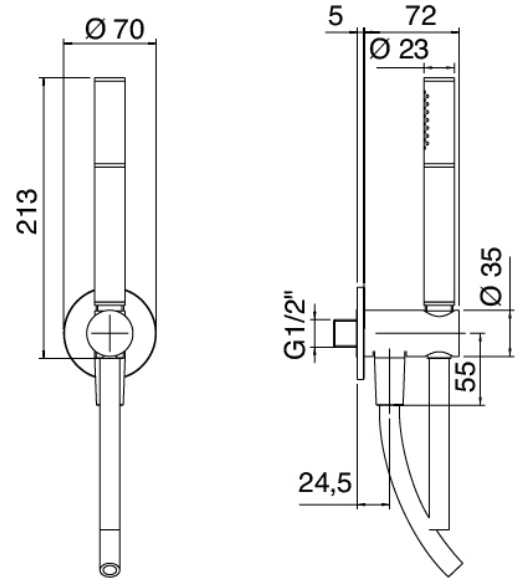

### Shower arm

Cod: 4700BR01A00

Shower arm

### Shower head

Cod: 4700SO03A00  
Shower outlet d. 200

### Stand alone hand shower

Cod: 31000413A00  
Handshower set with water outlet and round plate

### Concealed part

Cod: 2900A401AZ0

Concealed shower mixer with diverter - concealed part