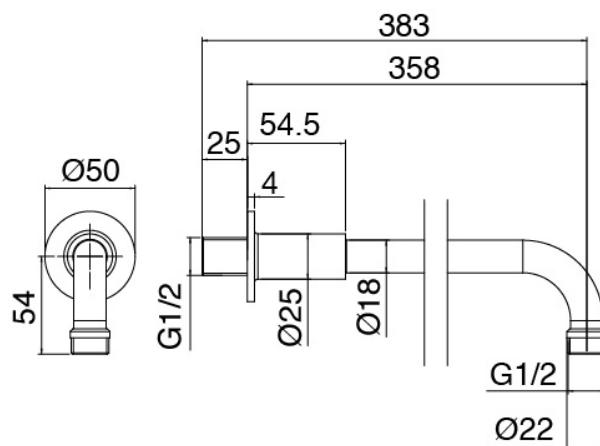

image not found or type unknown http://zazzeri.tesa.com.net/en/wp-content/uploads/2017/04/b3daf2_357a447007

Modern - Shower arm with shower head and hand shower

Codice kit: 6907 SDI-130

Shower arm with shower head, hand shower and built-in mixer

Componenti

Shower arm

Cod: 4700BR01A00

Shower arm

Shower head

Cod: 4700SO03A00
Shower outlet d. 200

Stand alone hand shower

Cod: 31000413A00
Handshower set with water outlet and round plate

Mixer set

Cod: 6907B401A00

Concealed shower mixer with diverter - external part

Concealed part

Cod: 2900A401AZ0

Concealed shower mixer with diverter - concealed part

Finiture disponibili:

finiture speciali su richiesta salvo quantitativi minimi di ordine garantiti