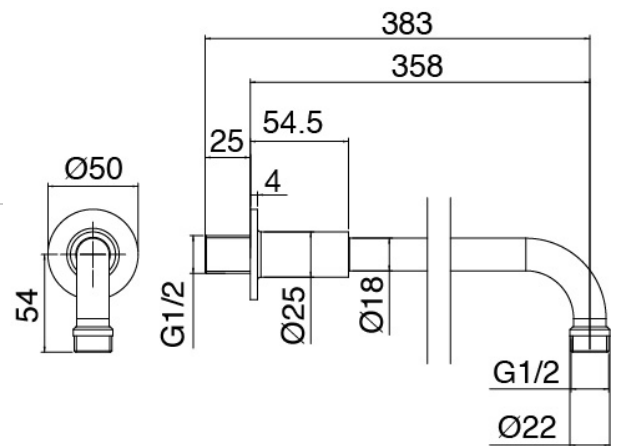

## Modern - Shower arm with shower head and hand shower

Codice kit: 6907 SDI-130

Shower arm with shower head, hand shower and built-in mixer

### Shower arm

Cod: 4700BR01A00

Shower arm

### Shower head

Cod: 4700SO03A00  
Shower outlet d. 200

### Stand alone hand shower

Cod: 31000413A00  
Handshower set with water outlet and round plate