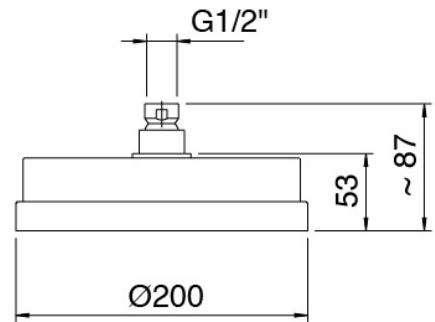

Componenti

Shower arm

Cod: 4700BR01A00

Shower arm

Shower head

Cod: 4700SO03A00
Shower outlet d. 200

Stand alone hand shower

Cod: 31000413A00
Handshower set with water outlet and round plate

Mixer set

Cod: 6907B401A00

Concealed shower mixer with diverter - external part

Concealed part

Cod: 2900A401AZ0

Concealed shower mixer with diverter - concealed part

Finiture disponibili:

finiture speciali su richiesta salvo quantitativi minimi di ordine garantiti