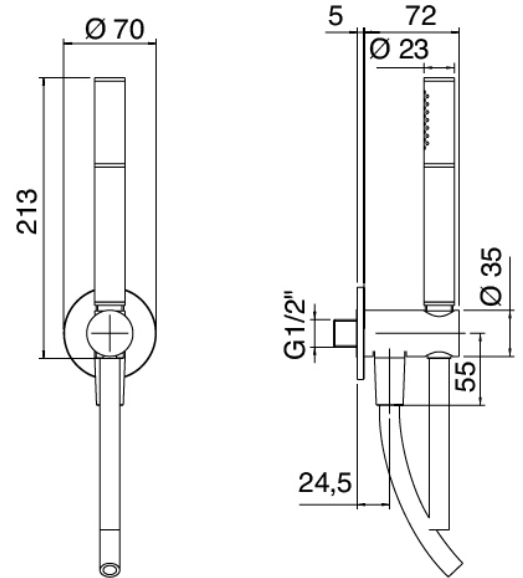

image not found or type unknown http://zazzeri.tesa.com.net/en/wp-content/uploads/2017/04/b3daf2_357a447007

Modern - Shower arm with shower head and hand shower

Codice kit: 6907 SDI-130

Shower arm with shower head, hand shower and built-in mixer

Componenti

Shower arm

Cod: 4700BR01A00

Shower arm

Shower head

Cod: 4700SO03A00
Shower outlet d. 200

Stand alone hand shower

Cod: 31000413A00
Handshower set with water outlet and round plate

image not found or type unknown http://zazzeri.teseecom.net/wp-content

Mixer set

Cod: 6907B401A00

Concealed shower mixer with diverter - external part

image not found or type unknown http://zazzeri.teseecom.net/wp-content/uploads/2020/07/2900A401AZ0.jpg

Concealed part

Cod: 2900A401AZ0

Concealed shower mixer with diverter - concealed part

Finiture disponibili:

finiture speciali su richiesta salvo quantitativi minimi di ordine garantiti

image not found or type unknown http://zazzeri.teseecom.net/wp-content/uploads/2017/06/CRCR.jpg