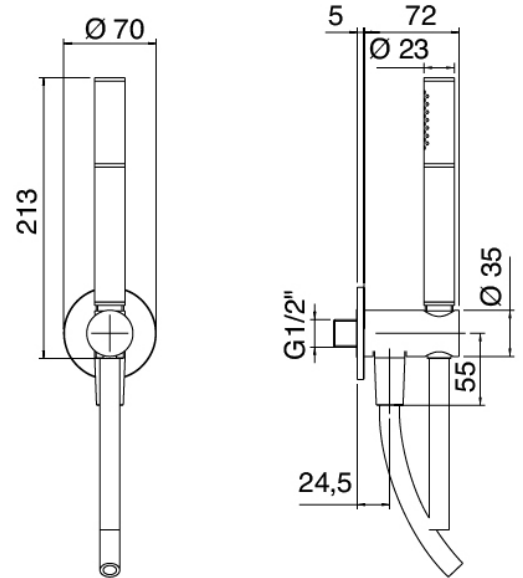

image not found or type unknown http://zazzeri.tesa.com.net/en/wp-content/uploads/2017/04/b3daf2_357a447007

Modern - Shower arm with shower head and hand shower

Codice kit: 6907 SDI-130

Shower arm with shower head, hand shower and built-in mixer

Componenti

Shower arm

Cod: 4700BR01A00

Shower arm

Shower head

Cod: 4700SO03A00
Shower outlet d. 200

Stand alone hand shower

Cod: 31000413A00
Handshower set with water outlet and round plate

Mixer set

Cod: 6907B401A00

Concealed shower mixer with diverter - external part

Concealed part

Cod: 2900A401AZ0

Concealed shower mixer with diverter - concealed part

Finiture disponibili:

finiture speciali su richiesta salvo quantitativi minimi di ordine garantiti