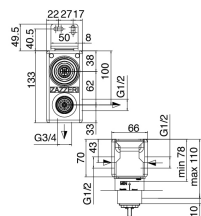

Componenti

Shower arm

Cod: 4700BR01A00

Shower arm

Shower head

Cod: 4700SO03A00
Shower outlet d. 200

Stand alone hand shower

Cod: 31000413A00
Handshower set with water outlet and round plate

Mixer set

Cod: 6907B401A00

Concealed shower mixer with diverter - external part

Concealed part

Cod: 2900A401AZ0

Concealed shower mixer with diverter - concealed part

Finiture disponibili:

finiture speciali su richiesta salvo quantitativi minimi di ordine garantiti