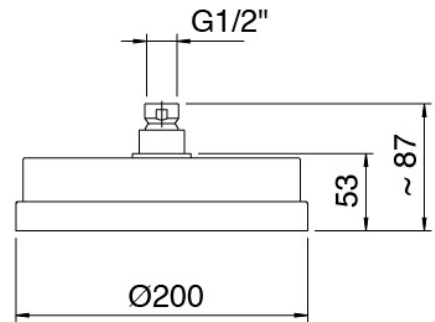

Componenti

Shower arm

Cod: 4700BR01A00

Shower arm

Shower head

Cod: 4700SO03A00
Shower outlet d. 200

Stand alone hand shower

Cod: 31000413A00
Handshower set with water outlet and round plate

Concealed part

Cod: 2900A401AZ0

Concealed shower mixer with diverter - concealed part

Finiture disponibili:

finiture speciali su richiesta salvo quantitativi minimi di ordine garantiti

image not found or type unknown http://zazzeri.teseecom.net/wp-content/uploads/2017/06/CRCR.jpg