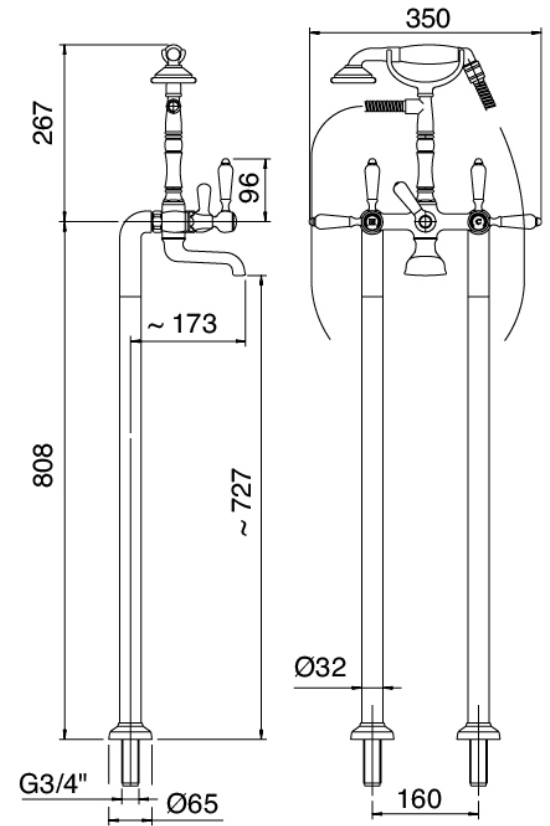

## Classic - Bathtub set on tubes

---

Codice kit: 5502 GVE-070

Traditional bathtub set on tubes – 2 exits

Componenti

---

### Tap set with spout

Cod: 55020450A00  
unted bathtub set with pipes