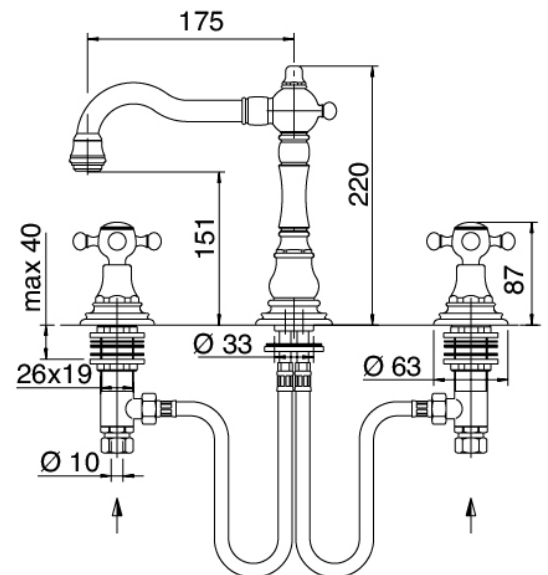

## Classic - Traditional washbasin tap

Codice kit: 5501 BLX-010

Traditional washbasin faucet 3 holes with revolving spout with drain

### Tap set

Cod: 55010102A00

ashbasin set w/revolving spout