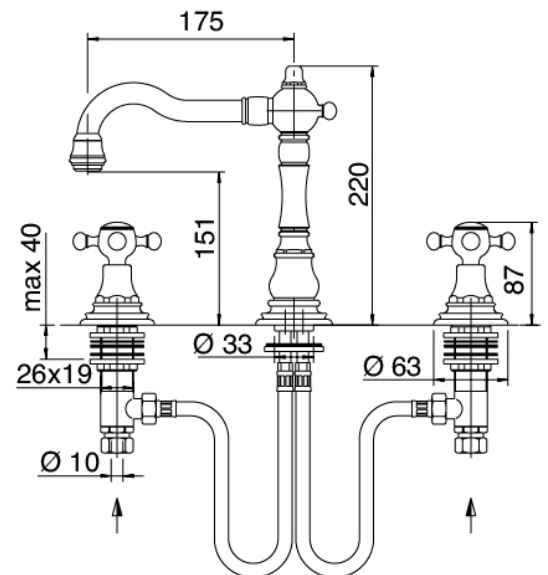

Classic - Traditional washbasin tap

Codice kit: 5501 BLX-010

Traditional washbasin faucet 3 holes with revolving spout with drain

Componenti

Tap set

Cod: 55010102A00

ashbasin set w/revolving spout

Finiture disponibili: