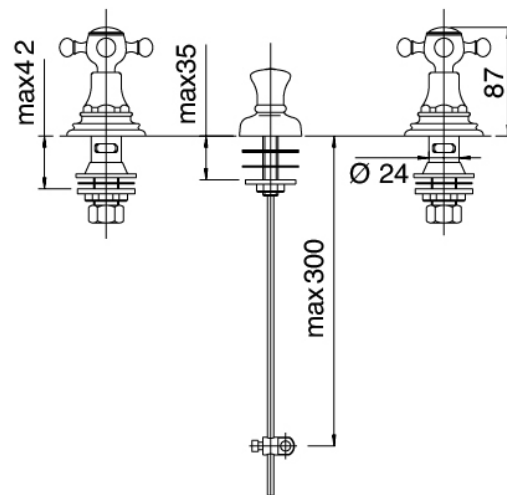

Classic - Traditional tap bidet

Codice kit: 5501 BBX-030

Traditional bidet 3 hole with revolving spout with drain

Componenti

Tap set

Cod: 55010201A00

3-hole bidet set

Finiture disponibili: