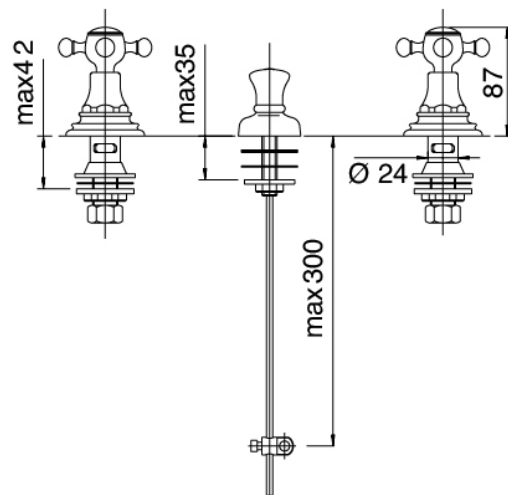

Classic - Traditional tap bidet

Codice kit: 5501 BBX-030

Traditional bidet 3 hole with revolving spout with drain

Componenti

Tap set

Cod: 55010201A00

3-hole bidet set

Finiture disponibili: