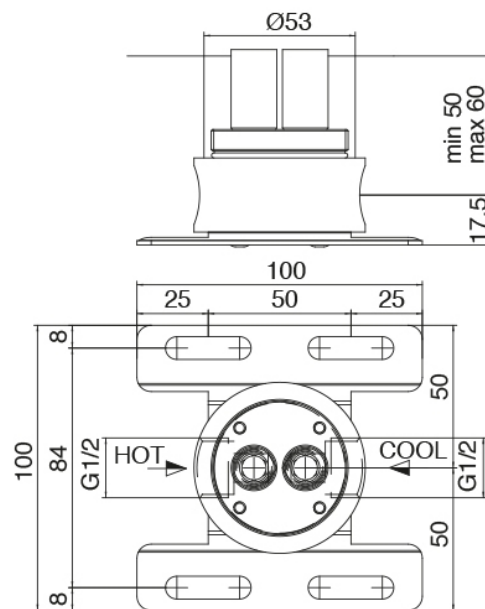

Modern - Bathtub set on tubes

Codice kit: 2702 EVT-050

Built-in bathtub set with hand shower - Two mixers

Componenti

Concealed part

Cod: 3300B100A00

Column-mounted washbasin/bath spout - concealed part

Column-mounted bathtub

Cod: 2702W110A00

Column-mounted bathtub spout with Handshower without flexible - External part - Two mixers

Flexible

Cod: 3300N504A01

PVC flexible pipe for handshower - Black - L 1,2m

Disk handle

Cod: 2700PA01A00

Disk handle washbasin/bidet

Disk handle

Cod: 2700PA02A00

Disk handle for built-in elements

Finiture disponibili:

finiture speciali su richiesta salvo quantitativi minimi di ordine garantiti

brush steel

ASAS