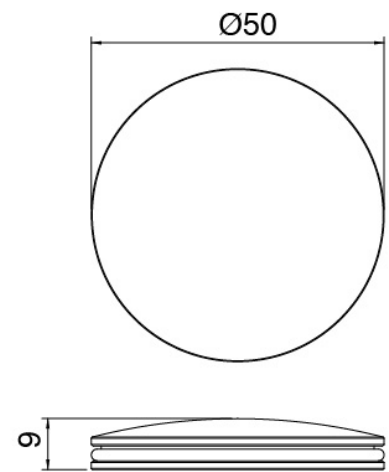

Cod: 2702W110A00

Column-mounted bathtub spout with Handshower without flexible - External part - Two mixers

Flexible

Cod: 3300N504A01

PVC flexible pipe for handshower - Black - L 1,2m

Disk handle

Cod: 2700PA01A00

Disk handle washbasin/bidet

Disk handle

Cod: 2700PA02A00

Disk handle for built-in elements

Finiture disponibili:

finiture speciali su richiesta salvo quantitativi minimi di ordine garantiti

brush steel

ASAS