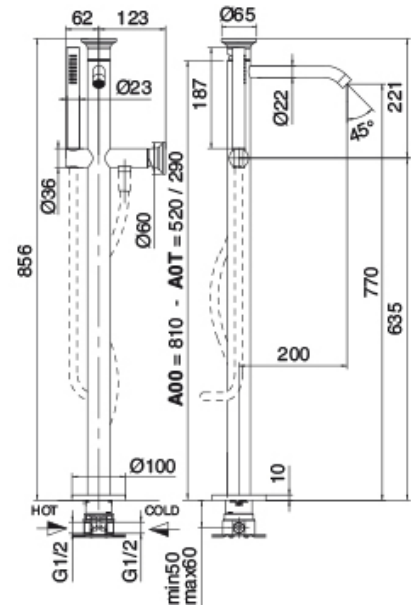

Modern - Bathtub set on tubes

Codice kit: 2702 EVT-050

Built-in bathtub set with hand shower - Two mixers

Componenti

Concealed part

Cod: 3300B100A00

Column-mounted washbasin/bath spout - concealed part

Column-mounted bathtub

Cod: 2702W110A00

Column-mounted bathtub spout with Handshower without flexible - External part - Two mixers

Flexible

Cod: 3300N504A01

PVC flexible pipe for handshower - Black - L 1,2m

Disk handle

Cod: 2700PA01A00

Disk handle washbasin/bidet

Disk handle

Cod: 2700PA02A00

Disk handle for built-in elements

Finiture disponibili:

finiture speciali su richiesta salvo quantitativi minimi di ordine garantiti

brush steel

ASAS