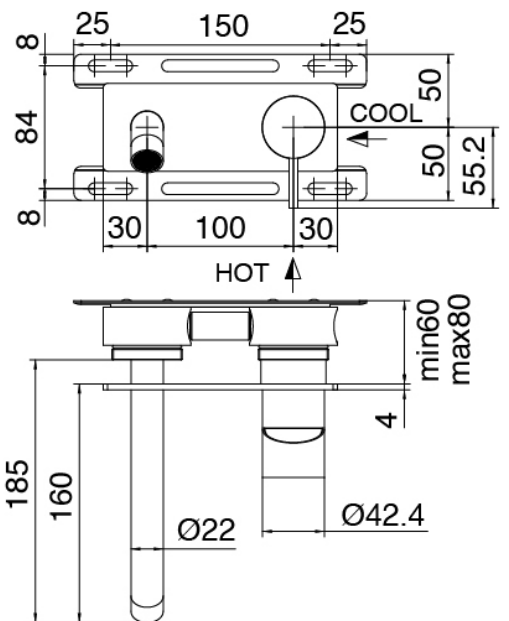

### Concealed part

Cod: 3300B113A00

Built-in washbasin set - external part

### Single-lever mixer

Cod: 2700A113AA0

Built-in washbasin set - 160mm - external part