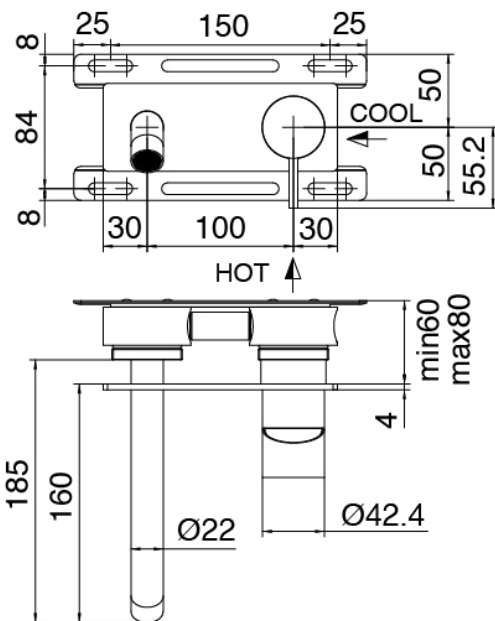

Modern - Built-in washbasin set

Codice kit: 2700 MLI-060

Built-in washbasin set

Componenti

Concealed part

Cod: 3300B113A00

Built-in washbasin set - external part

Single-lever mixer

Cod: 2700A113AA0

Built-in washbasin set - 160mm - external part

Disk handle

Cod: 2700PA02A00

Disk handle for built-in elements

Finiture disponibili:

finiture speciali su richiesta salvo quantitativi minimi di ordine garantiti