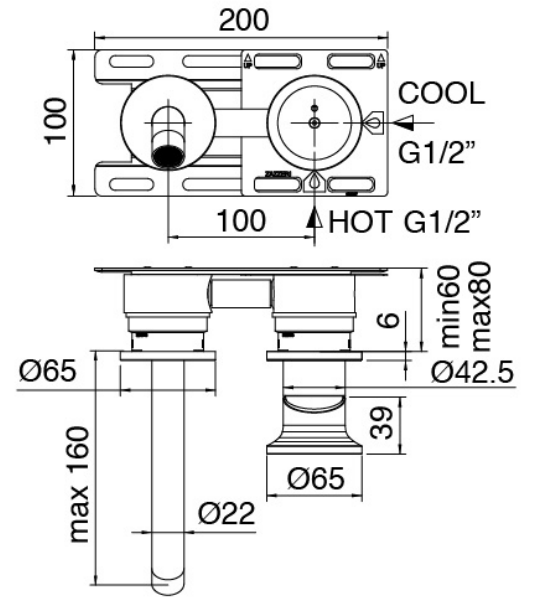

### Concealed part

Cod: 3300B113A00

Built-in washbasin set - external part

### Single-lever mixer

Cod: 2700A113AA0

Built-in washbasin set - 160mm - external part

### Disk handle

Cod: 2700PA02A00

Disk handle for built-in elements