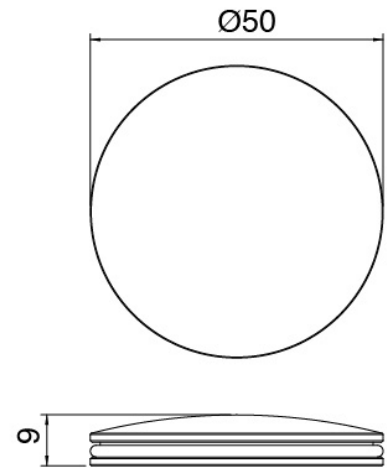

Disk handle

Cod: 2700PA02A00

Disk handle for built-in elements

Finiture disponibili:

finiture speciali su richiesta salvo quantitativi minimi di ordine garantiti

brush steel

ASAS