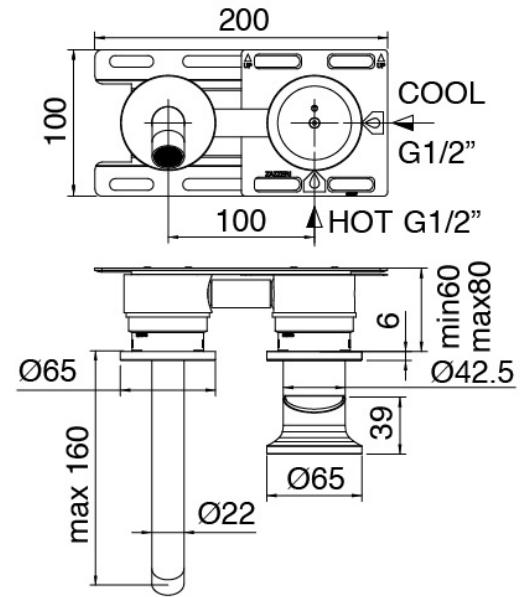

Modern - Built-in washbasin set

Codice kit: 2700 MLI-060

Built-in washbasin set

Componenti

Concealed part

Cod: 3300B113A00

Built-in washbasin set - external part

Single-lever mixer

Cod: 2700A113AA0

Built-in washbasin set - 160mm - external part

Disk handle

Cod: 2700PA02A00

Disk handle for built-in elements

Finiture disponibili:

finiture speciali su richiesta salvo quantitativi minimi di ordine garantiti