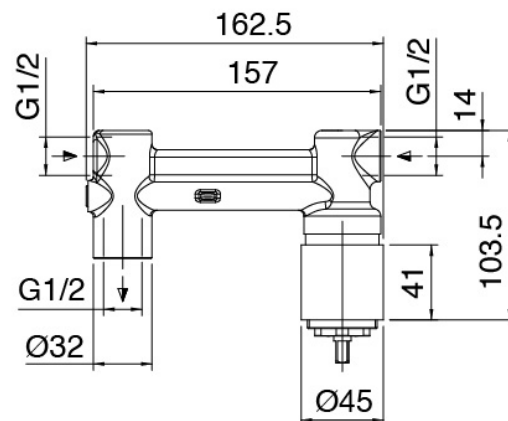

### **Single-lever mixer**

---

Cod: 5102A113A01

Built-in washbasin set, complete - external part

### Concealed part

Cod: 2900B113A00

Built-in washbasin set - concealed part