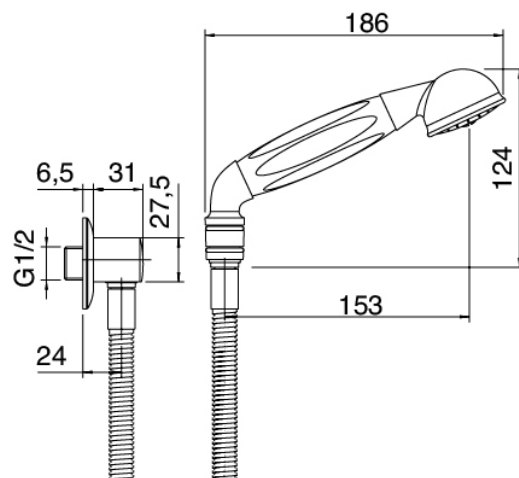

### Sliding bar

---

Cod: 2000A414A00

Sliding bar for hand shower

### Hand shower

Cod: 2000Q417A00

Handshower set with water-outlet for sliding bar