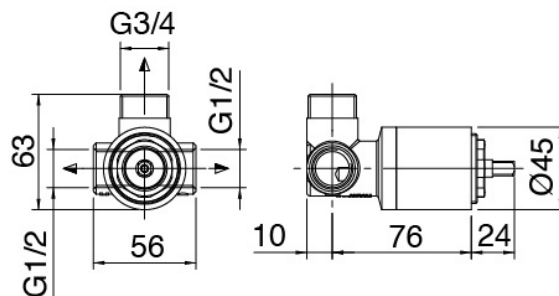

Concealed part

Cod: 2900A402A00

Concealed shower mixer - concealed part

Finiture disponibili:

finiture speciali su richiesta salvo quantitativi minimi di ordine garantiti

cromo

CRCR