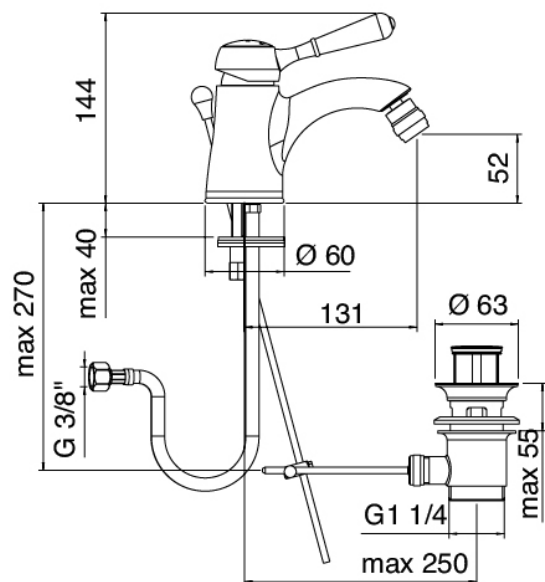

### Classic - Bidet mixer

Codice kit: 5102 MBX-030

Bidet mixer with plug

### Single-lever mixer

Cod: 51021201A00

Single lever bidet mixer